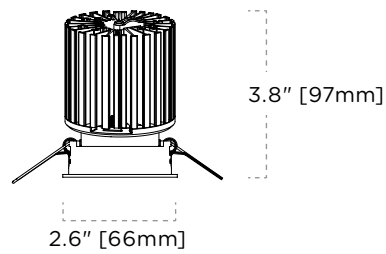

- TLW Wood Trimless

CEILING CUTOUTS

LUMEN SERIES: 9510, 8008, 9007, 8011, 9010, 8015, 9013

TRIMMED ROUND

WOOD / TRIMLESS ROUND

TRIMMED SQUARE

WOOD / TRIMLESS SQUARE

1X2 MULTIPLES

1X3 MULTIPLES

ROUND & SQUARE TRIM DIMENSIONS

LUMEN SERIES: 9510, 8008, 9007, 8011, 9010, 8015, 9013

* Overall height is .43" [11mm] taller when L15 option

ADJUSTABLE

TRIMLESS ADJUSTABLE

WALL WASH

TRIMLESS WALL WASH