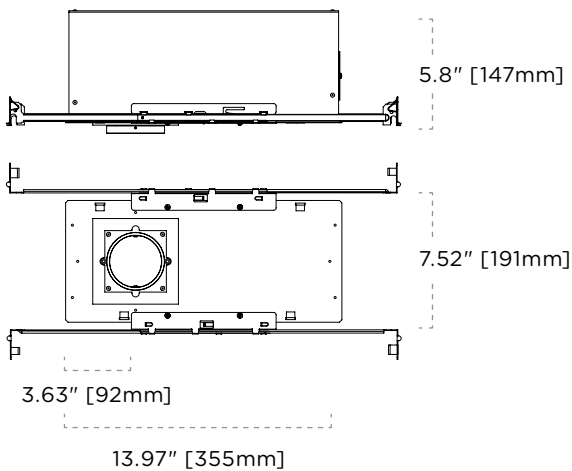

WOOD TRIMLESS CHICAGO PLENUM (CP3A)