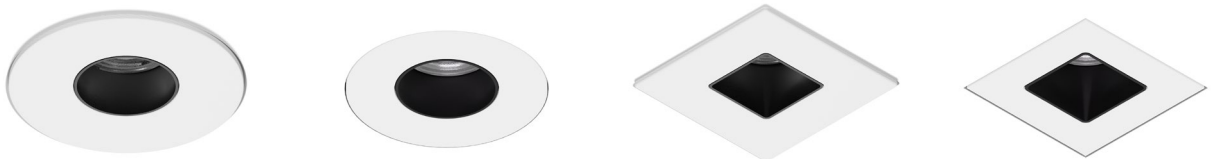

2" | Standard LED

Our 2" Purist™ downlights combine superior performance and low glare in a timeless design. They represent incredible value, pure and simple.

FIXED TRIMS

ADJUSTABLE TRIMS

WALL WASH TRIMS

PINHOLE TRIMS

MULTIPLES

PURIST

2" | Standard LED

LISTINGS

Damp Location

Wet Location

Warm Dimming

California Title 24 JA8

CERTIFICATIONS

Intertek

5yr. Warranty

FEATURES

- (Ø) 2" [51mm] Aperture
- (Ø) 1.25" [32mm] Pinhole Aperture
- Damp location listed, select wet location options
- 25° Tilt with Adjustable trim types
- Ideal spacing 24" on center and 18" away from the wall with Wall Wash trims
- Rated for insulated airtight and non insulated ceilings
- Aluminum body
- Powder coated finishes
- Trim clips designed for up to 0.875" ceiling thickness
- Powered by a remodel or remote drivers (sold separately)