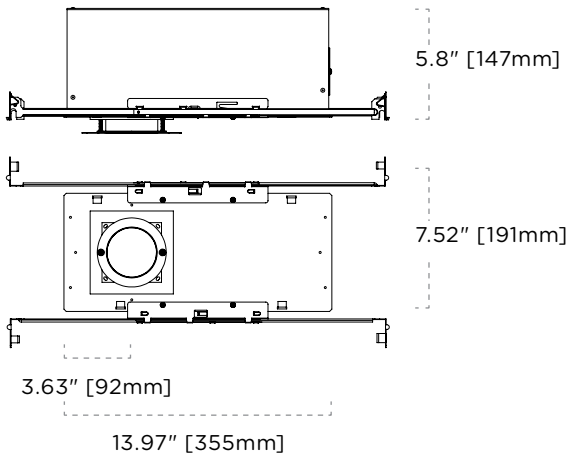

*Maximum remote mounting distance (Wire length).

- 1. LE, LH : 100' using 12 AWG, 50' using 14 AWG.
- 2. P, P1, S : 100' using 14 AWG, 50' using 16 AWG.

NON-INSULATED—ROUND & SQUARE HOUSING DIMENSIONS

* Round line art shown. Round & Square housing dimensions are equal.

Non-IC

Trimless NON-IC

Wood Trimless NON-IC

Non-IC (1x2)

Non-IC (1x3)

INSULATED AIRTIGHT—ROUND & SQUARE HOUSING DIMENSIONS

* Round line art shown. Round & Square housing dimensions are equal.

IC AIRTIGHT (IC3A)

IC AIRTIGHT (IC4A)

TRIMLESS IC AIRTIGHT (IC3A)

TRIMLESS IC AIRTIGHT (IC4A)

WOOD TRIMLESS IC AIRTIGHT (IC3A)

WOOD TRIMLESS IC AIRTIGHT (IC4A)

CHICAGO PLENUM—ROUND & SQUARE HOUSING DIMENSIONS

* Round line art shown. Round & Square housing dimensions are equal.