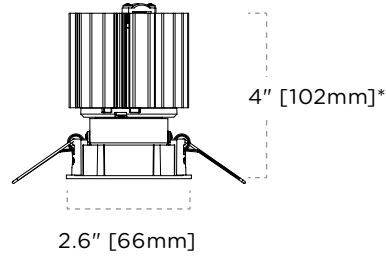

- TLW Wood Trimless

CEILING CUTOUTS

LUMEN SERIES: 9510, 8008, 9007, 8011, 9010, 8015, 9013

TRIMMED ROUND

WOOD / TRIMLESS ROUND

TRIMMED SQUARE

WOOD / TRIMLESS SQUARE

1X2 MULTIPLES

1X3 MULTIPLES

ROUND & SQUARE TRIM DIMENSIONS

LUMEN SERIES: 9510, 8008, 9007, 8011, 9010, 8015, 9013

* Overall height is .43" [11mm] taller when L15 option

ADJUSTABLE

TRIMLESS ADJUSTABLE

WALL WASH

TRIMLESS WALL WASH