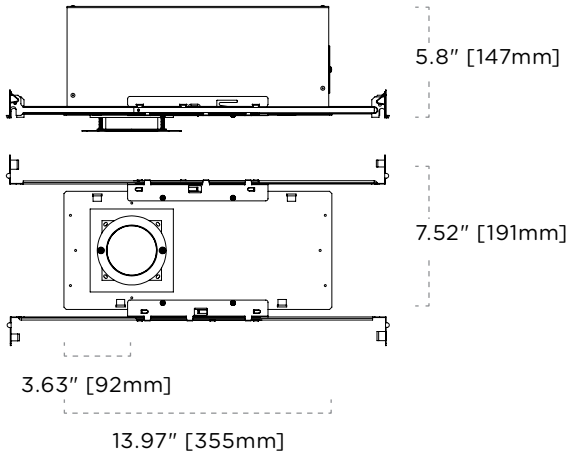

TRIMLESS CHICAGO PLENUM (CP3A)