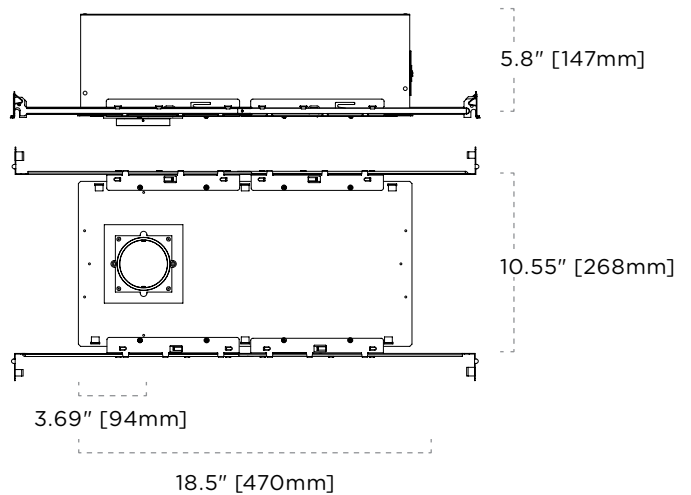

*Maximum remote mounting distance (Wire length).

- 1. LE, LH : 100' using 12 AWG, 50' using 14 AWG.
- 2. P, P1, S : 100' using 14 AWG, 50' using 16 AWG.

NON-INSULATED—ROUND & SQUARE HOUSING DIMENSIONS

* Round line art shown. Round & Square housing dimensions are equal.

Non-IC

Trimless NON-IC

Wood Trimless NON-IC

Non-IC (1x2)

Non-IC (1x3)

INSULATED AIRTIGHT—ROUND & SQUARE HOUSING DIMENSIONS

* Round line art shown. Round & Square housing dimensions are equal.

IC AIRTIGHT (IC3A)

IC AIRTIGHT (IC4A)

TRIMLESS IC AIRTIGHT (IC3A)

TRIMLESS IC AIRTIGHT (IC4A)

WOOD TRIMLESS IC AIRTIGHT (IC3A)

WOOD TRIMLESS IC AIRTIGHT (IC4A)

CHICAGO PLENUM—ROUND & SQUARE HOUSING DIMENSIONS

* Round line art shown. Round & Square housing dimensions are equal.