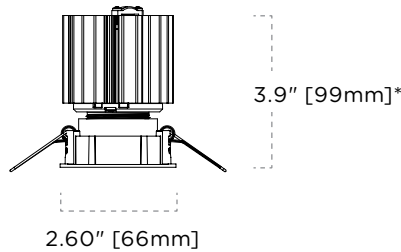

TRIMLESS FIXED