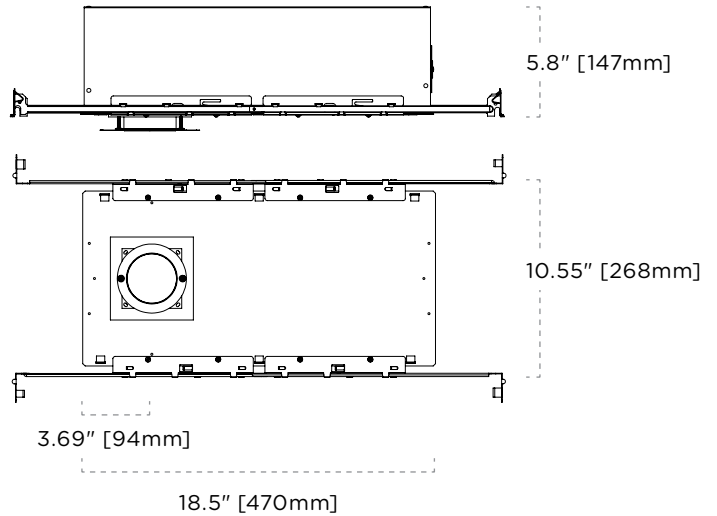

*Maximum remote mounting distance (Wire length).

- 1. LE, LH : 100' using 12 AWG, 50' using 14 AWG.
- 2. P, P1, S : 100' using 14 AWG, 50' using 16 AWG.

NON-INSULATED—ROUND & SQUARE HOUSING DIMENSIONS

* Round line art shown. Round & Square housing dimensions are equal.

Non-IC

Trimless NON-IC

Wood Trimless NON-IC

Non-IC (1x2)

Non-IC (1x3)

INSULATED AIRTIGHT—ROUND & SQUARE HOUSING DIMENSIONS

* Round line art shown. Round & Square housing dimensions are equal.

IC AIRTIGHT (IC3A)

IC AIRTIGHT (IC4A)

TRIMLESS IC AIRTIGHT (IC3A)

TRIMLESS IC AIRTIGHT (IC4A)

WOOD TRIMLESS IC AIRTIGHT (IC3A)

WOOD TRIMLESS IC AIRTIGHT (IC4A)

CHICAGO PLENUM—ROUND & SQUARE HOUSING DIMENSIONS

* Round line art shown. Round & Square housing dimensions are equal.