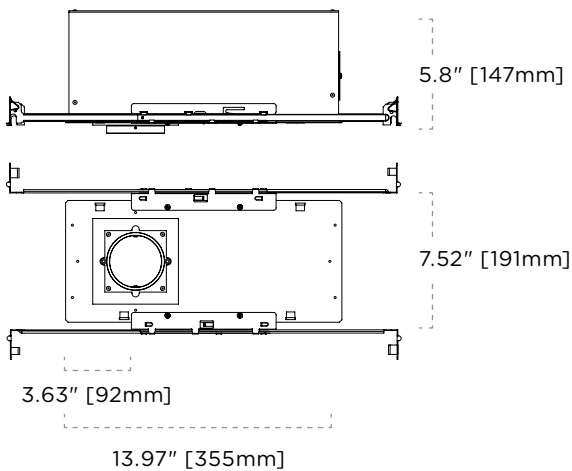

*Maximum remote mounting distance (Wire length).

- 1. LE, LH : 100' using 12 AWG, 50' using 14 AWG.
- 2. P, P1, S : 100' using 14 AWG, 50' using 16 AWG.

NON-INSULATED—ROUND & SQUARE HOUSING DIMENSIONS

* Round line art shown. Round & Square housing dimensions are equal.

Non-IC

Trimless NON-IC

Wood Trimless NON-IC

Non-IC (1x2)

Non-IC (1x3)

INSULATED AIRTIGHT—ROUND & SQUARE HOUSING DIMENSIONS

* Round line art shown. Round & Square housing dimensions are equal.

IC AIRTIGHT (IC3A)

IC AIRTIGHT (IC4A)

TRIMLESS IC AIRTIGHT (IC3A)

TRIMLESS IC AIRTIGHT (IC4A)

WOOD TRIMLESS IC AIRTIGHT (IC3A)

WOOD TRIMLESS IC AIRTIGHT (IC4A)

CHICAGO PLENUM—ROUND & SQUARE HOUSING DIMENSIONS

* Round line art shown. Round & Square housing dimensions are equal.