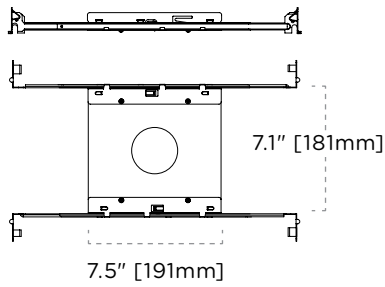

NON-INSULATED—ROUND & SQUARE HOUSING DIMENSIONS

* Round line art shown. Round & Square housing dimensions are equal.

Non-IC