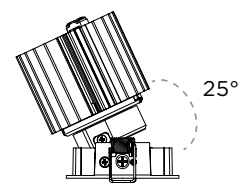

- TLW Wood Trimless

CEILING CUTOUTS

LUMEN SERIES: 9510, 8008, 9007, 8011, 9010, 8015, 9013

TRIMMED ROUND

WOOD / TRIMLESS ROUND

TRIMMED SQUARE

WOOD / TRIMLESS SQUARE

1X2 MULTIPLES

1X3 MULTIPLES

ROUND & SQUARE TRIM DIMENSIONS

LUMEN SERIES: 9510, 8008, 9007, 8011, 9010, 8015, 9013

* Overall height is .43" [11mm] taller when L15 option

ADJUSTABLE

TRIMLESS ADJUSTABLE

WALL WASH

TRIMLESS WALL WASH