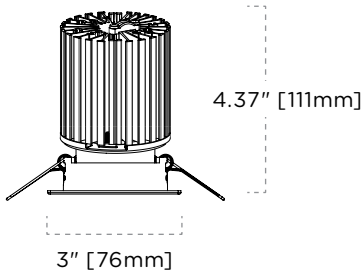

CEILING CUTOUTS

LUMEN SERIES: 8018, 9014, 8023, 9018

TRIMMED ROUND

Wood / Trimless Round

TRIMMED SQUARE

Wood / Trimless Square

ROUND & SQUARE TRIM DIMENSIONS

LUMEN SERIES: 8018, 9014, 8023, 9018

ADJUSTABLE

TRIMLESS ADJUSTABLE

WALL WASH

TRIMLESS WALL WASH

FIXED

TRIMLESS FIXED

WOOD TRIMLESS FIXED

PINHOLE

TRIMLESS PINHOLE

WOOD TRIMLESS PINHOLE