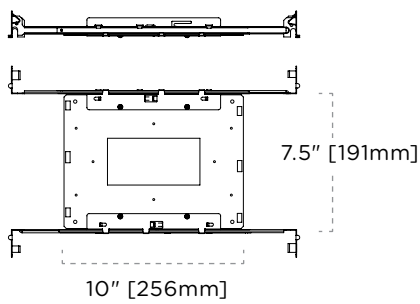

*Maximum remote mounting distance (Wire length).

- 1. LE, LH : 100' using 12 AWG, 50' using 14 AWG.
- 2. P, P1, S : 100' using 14 AWG, 50' using 16 AWG.

NON-INSULATED—ROUND & SQUARE HOUSING DIMENSIONS

* Round line art shown. Round & Square housing dimensions are equal.

Non-IC

Trimless NON-IC

Wood Trimless NON-IC

Non-IC (1x2)

Non-IC (1x3)

INSULATED AIRTIGHT—ROUND & SQUARE HOUSING DIMENSIONS

* Round line art shown. Round & Square housing dimensions are equal.

IC AIRTIGHT (IC3A)

IC AIRTIGHT (IC4A)

TRIMLESS IC AIRTIGHT (IC3A)

TRIMLESS IC AIRTIGHT (IC4A)

WOOD TRIMLESS IC AIRTIGHT (IC3A)

WOOD TRIMLESS IC AIRTIGHT (IC4A)

CHICAGO PLENUM—ROUND & SQUARE HOUSING DIMENSIONS

* Round line art shown. Round & Square housing dimensions are equal.