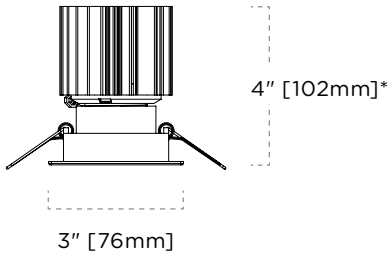

- TLW Wood Trimless

CEILING CUTOUTS

LUMEN SERIES: 9510, 8008, 9007, 8011, 9010, 8015, 9013

TRIMMED ROUND

WOOD / TRIMLESS ROUND

TRIMMED SQUARE

WOOD / TRIMLESS SQUARE

1X2 MULTIPLES

1X3 MULTIPLES

ROUND & SQUARE TRIM DIMENSIONS

LUMEN SERIES: 9510, 8008, 9007, 8011, 9010, 8015, 9013

* Overall height is .43" [11mm] taller when L15 option

ADJUSTABLE

TRIMLESS ADJUSTABLE

WALL WASH

TRIMLESS WALL WASH