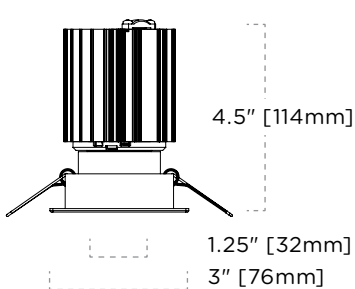

TRIMMED ROUND

Wood / Trimless Round

TRIMMED SQUARE

Wood / Trimless Square

ROUND & SQUARE TRIM DIMENSIONS

LUMEN SERIES: 8018, 9014, 8023, 9018

ADJUSTABLE

TRIMLESS ADJUSTABLE

WALL WASH

TRIMLESS WALL WASH

FIXED

TRIMLESS FIXED

WOOD TRIMLESS FIXED

PINHOLE

TRIMLESS PINHOLE

WOOD TRIMLESS PINHOLE

MULTIPLES DIMENSIONS

* Overall height is .43" [11mm] taller when L15 option is selected
 * Lumen Series: 9510, 8008, 9007, 8011, 9010, 8015, 9013

DRIVER DIMENSIONS

REMODEL

* Minimum Required Plenum Height 5.5" [140mm]