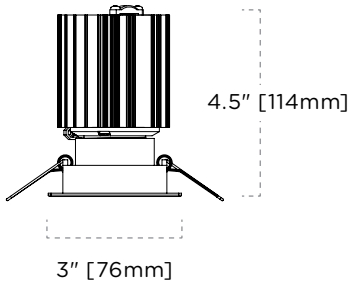

CEILING CUTOUTS

LUMEN SERIES: 8018, 9014, 8023, 9018

TRIMMED ROUND

Wood / Trimless Round

TRIMMED SQUARE

Wood / Trimless Square

ROUND & SQUARE TRIM DIMENSIONS

LUMEN SERIES: 8018, 9014, 8023, 9018

ADJUSTABLE

TRIMLESS ADJUSTABLE

WALL WASH

TRIMLESS WALL WASH

FIXED

TRIMLESS FIXED

WOOD TRIMLESS FIXED

PINHOLE

TRIMLESS PINHOLE

WOOD TRIMLESS PINHOLE