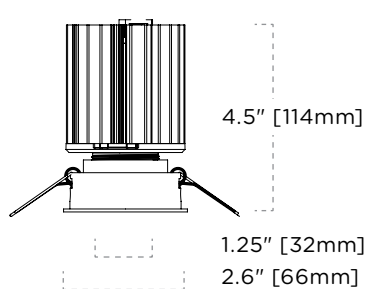

TRIMMED ROUND

Wood / Trimless Round

TRIMMED SQUARE

Wood / Trimless Square

ROUND & SQUARE TRIM DIMENSIONS

LUMEN SERIES: 8018, 9014, 8023, 9018

ADJUSTABLE

TRIMLESS ADJUSTABLE

WALL WASH

TRIMLESS WALL WASH

FIXED

TRIMLESS FIXED

WOOD TRIMLESS FIXED

PINHOLE

TRIMLESS PINHOLE

WOOD TRIMLESS PINHOLE

MULTIPLES DIMENSIONS

* Overall height is .43" [11mm] taller when L15 option is selected
 * Lumen Series: 9510, 8008, 9007, 8011, 9010, 8015, 9013

DRIVER DIMENSIONS

REMODEL

* Minimum Required Plenum Height 5.5" [140mm]