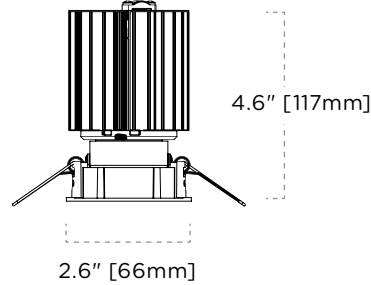

1X3 MULTIPLES

ROUND & SQUARE TRIM DIMENSIONS

LUMEN SERIES: 9510, 8008, 9007, 8011, 9010, 8015, 9013

* Overall height is .43" [11mm] taller when L15 option

ADJUSTABLE

TRIMLESS ADJUSTABLE

WALL WASH

TRIMLESS WALL WASH

TRIMMED ROUND

Wood / Trimless Round

TRIMMED SQUARE

Wood / Trimless Square

ROUND & SQUARE TRIM DIMENSIONS

LUMEN SERIES: 8018, 9014, 8023, 9018

ADJUSTABLE

TRIMLESS ADJUSTABLE