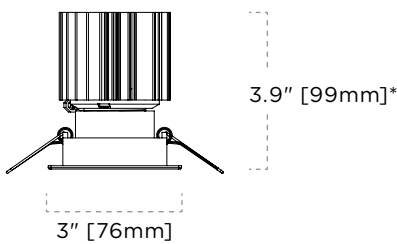

CEILING CUTOUTS

LUMEN SERIES: 9510, 8008, 9007, 8011, 9010, 8015, 9013

TRIMMED ROUND

WOOD / TRIMLESS ROUND

TRIMMED SQUARE

WOOD / TRIMLESS SQUARE

1X2 MULTIPLES

1X3 MULTIPLES

ROUND & SQUARE TRIM DIMENSIONS

LUMEN SERIES: 9510, 8008, 9007, 8011, 9010, 8015, 9013

* Overall height is .43" [11mm] taller when L15 option

ADJUSTABLE

TRIMLESS ADJUSTABLE

WALL WASH

TRIMLESS WALL WASH

FIXED

TRIMLESS FIXED

WOOD TRIMLESS FIXED

PINHOLE

TRIMLESS PINHOLE

WOOD TRIMLESS PINHOLE