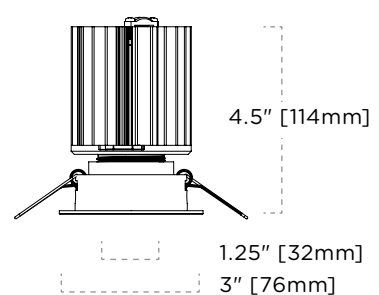

TRIMMED ROUND

Wood / Trimless Round

TRIMMED SQUARE

Wood / Trimless Square

ROUND & SQUARE TRIM DIMENSIONS

LUMEN SERIES: 8018, 9014, 8023, 9018

ADJUSTABLE

TRIMLESS ADJUSTABLE

WALL WASH

TRIMLESS WALL WASH

FIXED

TRIMLESS FIXED

WOOD TRIMLESS FIXED

PINHOLE

TRIMLESS PINHOLE

WOOD TRIMLESS PINHOLE

MULTIPLES DIMENSIONS

* Overall height is .43" [11mm] taller when L15 option is selected
 * Lumen Series: 9510, 8008, 9007, 8011, 9010, 8015, 9013

DRIVER DIMENSIONS

REMODEL

* Minimum Required Plenum Height 5.5" [140mm]