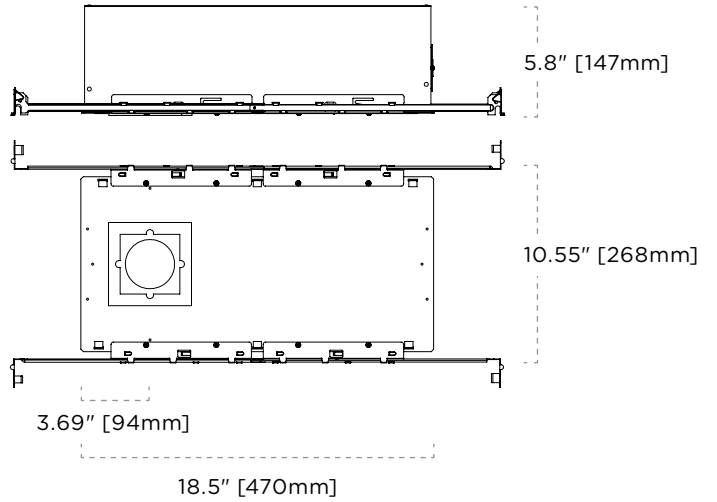

*Maximum remote mounting distance (Wire length).

- 1. LE, LH : 100' using 12 AWG, 50' using 14 AWG.
- 2. P, P1, S : 100' using 14 AWG, 50' using 16 AWG.

NON-INSULATED—ROUND & SQUARE HOUSING DIMENSIONS

* Round line art shown. Round & Square housing dimensions are equal.

Non-IC

Trimless NON-IC

Wood Trimless NON-IC

Non-IC (1x2)

Non-IC (1x3)

INSULATED AIRTIGHT—ROUND & SQUARE HOUSING DIMENSIONS

* Round line art shown. Round & Square housing dimensions are equal.

IC AIRTIGHT (IC3A)

IC AIRTIGHT (IC4A)

TRIMLESS IC AIRTIGHT (IC3A)

TRIMLESS IC AIRTIGHT (IC4A)

WOOD TRIMLESS IC AIRTIGHT (IC3A)

WOOD TRIMLESS IC AIRTIGHT (IC4A)

CHICAGO PLENUM—ROUND & SQUARE HOUSING DIMENSIONS

* Round line art shown. Round & Square housing dimensions are equal.