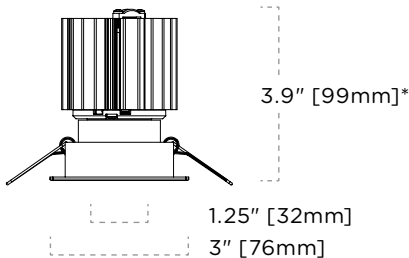

1X3 MULTIPLES

ROUND & SQUARE TRIM DIMENSIONS

LUMEN SERIES: 9510, 8008, 9007, 8011, 9010, 8015, 9013

* Overall height is .43" [11mm] taller when L15 option

ADJUSTABLE

TRIMLESS ADJUSTABLE

WALL WASH

TRIMLESS WALL WASH

FIXED

TRIMLESS FIXED

WOOD TRIMLESS FIXED

PINHOLE

TRIMLESS PINHOLE

WOOD TRIMLESS PINHOLE

CEILING CUTOUTS

LUMEN SERIES: 8018, 9014, 8023, 9018

TRIMMED ROUND

Wood / Trimless Round

TRIMMED SQUARE

Wood / Trimless Square

ROUND & SQUARE TRIM DIMENSIONS

LUMEN SERIES: 8018, 9014, 8023, 9018

ADJUSTABLE

TRIMLESS ADJUSTABLE