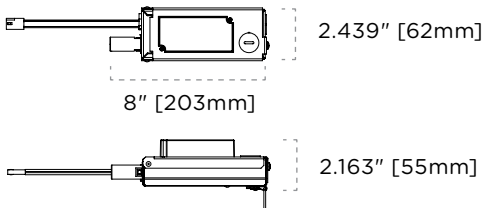

TRIMMED ROUND

Wood / Trimless Round

TRIMMED SQUARE

Wood / Trimless Square

ROUND & SQUARE TRIM DIMENSIONS

LUMEN SERIES: 8018, 9014, 8023, 9018

ADJUSTABLE

TRIMLESS ADJUSTABLE

MULTIPLES DIMENSIONS

* Overall height is .43" [11mm] taller when L15 option is selected
 * Lumen Series: 9510, 8008, 9007, 8011, 9010, 8015, 9013

DRIVER DIMENSIONS

REMODEL

* Minimum Required Plenum Height 5.5" [140mm]