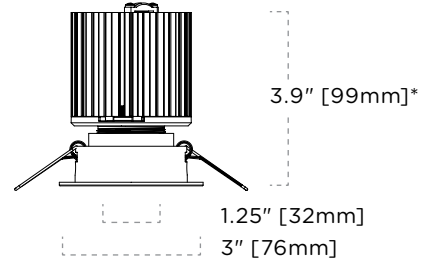

1X3 MULTIPLES

ROUND & SQUARE TRIM DIMENSIONS

LUMEN SERIES: 9510, 8008, 9007, 8011, 9010, 8015, 9013

* Overall height is .43" [11mm] taller when L15 option

ADJUSTABLE

TRIMLESS ADJUSTABLE

WALL WASH

TRIMLESS WALL WASH

FIXED

TRIMLESS FIXED

WOOD TRIMLESS FIXED

PINHOLE

TRIMLESS PINHOLE

WOOD TRIMLESS PINHOLE

CEILING CUTOUTS

LUMEN SERIES: 8018, 9014, 8023, 9018

TRIMMED ROUND

Wood / Trimless Round

TRIMMED SQUARE

Wood / Trimless Square

ROUND & SQUARE TRIM DIMENSIONS

LUMEN SERIES: 8018, 9014, 8023, 9018

ADJUSTABLE

TRIMLESS ADJUSTABLE