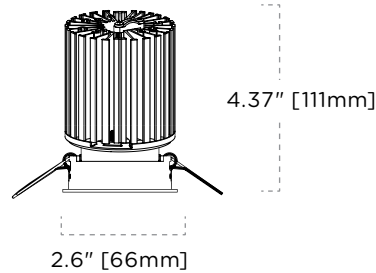

TRIMLESS WALL WASH