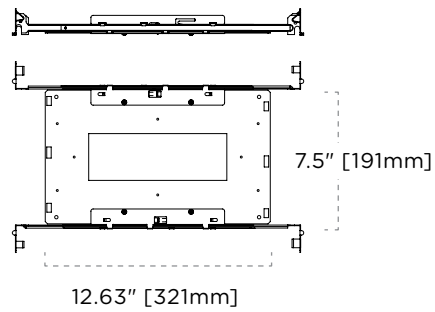

*Maximum remote mounting distance (Wire length).

- 1. LE, LH : 100' using 12 AWG, 50' using 14 AWG.
- 2. P, P1, S : 100' using 14 AWG, 50' using 16 AWG.

NON-INSULATED—ROUND & SQUARE HOUSING DIMENSIONS

* Round line art shown. Round & Square housing dimensions are equal.

Non-IC

Trimless NON-IC

Wood Trimless NON-IC

Non-IC (1x2)

Non-IC (1x3)

INSULATED AIRTIGHT—ROUND & SQUARE HOUSING DIMENSIONS

* Round line art shown. Round & Square housing dimensions are equal.

IC AIRTIGHT (IC3A)

IC AIRTIGHT (IC4A)

TRIMLESS IC AIRTIGHT (IC3A)

TRIMLESS IC AIRTIGHT (IC4A)

WOOD TRIMLESS IC AIRTIGHT (IC3A)

WOOD TRIMLESS IC AIRTIGHT (IC4A)

CHICAGO PLENUM—ROUND & SQUARE HOUSING DIMENSIONS

* Round line art shown. Round & Square housing dimensions are equal.