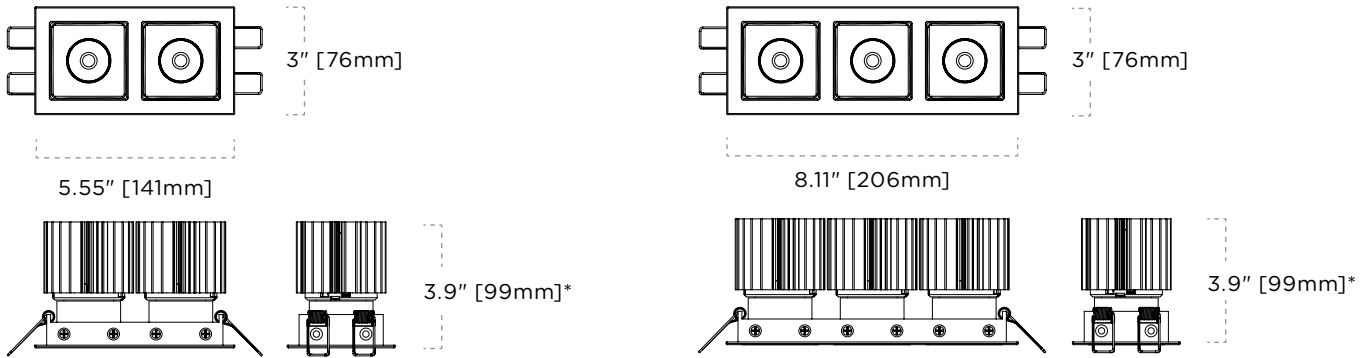

TRIMMED ROUND

Wood / Trimless Round

TRIMMED SQUARE

Wood / Trimless Square

ROUND & SQUARE TRIM DIMENSIONS

LUMEN SERIES: 8018, 9014, 8023, 9018

ADJUSTABLE

TRIMLESS ADJUSTABLE

WALL WASH

TRIMLESS WALL WASH

FIXED

TRIMLESS FIXED

WOOD TRIMLESS FIXED

PINHOLE

TRIMLESS PINHOLE

WOOD TRIMLESS PINHOLE

MULTIPLES DIMENSIONS

* Overall height is .43" [11mm] taller when L15 option is selected
 * Lumen Series: 9510, 8008, 9007, 8011, 9010, 8015, 9013

DRIVER DIMENSIONS

REMODEL

* Minimum Required Plenum Height 5.5" [140mm]