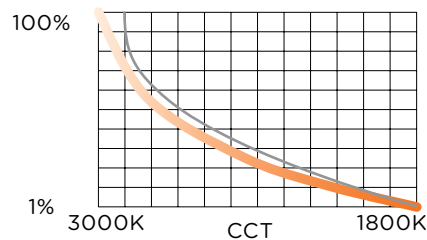

FLANGE & REFLECTOR FINISHES

White

Black

Bronze

Matte Nickel

Matte Silver

BEAM SPREADS (LXX)

15°

30°

50°

65°

Wall Wash

BEAM SPREADS (BXX)

25°

36°

55°

Wall Wash

COLOR TEMPERATURES

2700K

3000K

3500K

4000K

Warm Dim

PERFORMANCE SUMMARY

Color Accuracy (SDCM)	<3	
L70 Estimate (h)	50,000	
Color Rendering (CRI)	80	90
Lumen Series (2)	8008	9007
Source Lumens	800	700
Delivered Lumens	675	575
LED Wattage	6	6
Lumen Series (3)	8011	9010
Source Lumens	1100	1000
Delivered Lumens	875	750
LED Wattage	8.5	8.5
Lumen Series (4)	8015	9013
Source Lumens	1500	1300
Delivered Lumens	1175	1000
LED Wattage	13	13
Lumen Series (5)	8018	9014
Source Lumens	2450	2075
Delivered Lumens	1700	1425
LED Wattage	18	18
Lumen Series (7)	8023	9018
Source Lumens	3275	2750
Delivered Lumens	2275	1925
LED Wattage	25	25

PERFORMANCE SUMMARY—WARM DIMMING

Color Rendering (CRI)	95
Lumen Series (1)	9510
Source Lumens	1000
Delivered Lumens	750
LED Wattage	12

*Delivered lumens are based on round fixed trim, 3000K color temperature with 30° beam for 2, 3 and 4 lumen series and 55° beam angle for 1, 5 and 7 lumen series.

* Refer to IES files for individual product information.

* Consult factory for additional lower lumen options.

WARM DIMMING METRICS

— Warm Dimming — MR16 Halogen