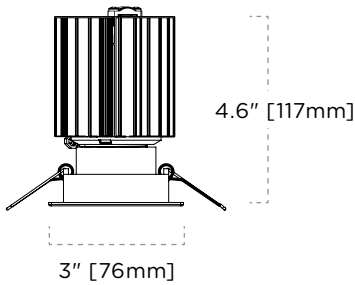

1X3 MULTIPLES

ROUND & SQUARE TRIM DIMENSIONS

LUMEN SERIES: 9510, 8008, 9007, 8011, 9010, 8015, 9013

* Overall height is .43" [11mm] taller when L15 option

ADJUSTABLE

TRIMLESS ADJUSTABLE

WALL WASH

TRIMLESS WALL WASH

TRIMMED ROUND

Wood / Trimless Round

TRIMMED SQUARE

Wood / Trimless Square

ROUND & SQUARE TRIM DIMENSIONS

LUMEN SERIES: 8018, 9014, 8023, 9018

ADJUSTABLE

TRIMLESS ADJUSTABLE