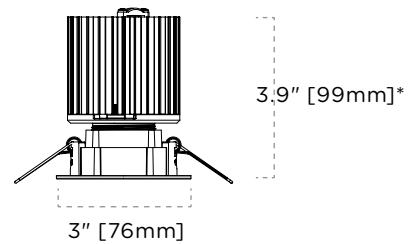

WOOD TRIMLESS FIXED