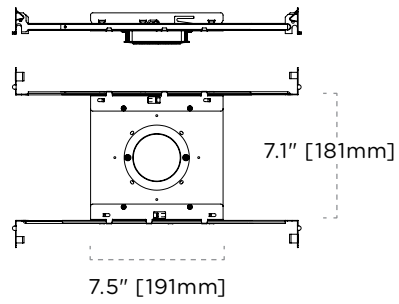

*Maximum remote mounting distance (Wire length).

- 1. LE, LH : 100' using 12 AWG, 50' using 14 AWG.
- 2. P, P1, S : 100' using 14 AWG, 50' using 16 AWG.

NON-INSULATED—ROUND & SQUARE HOUSING DIMENSIONS

* Round line art shown. Round & Square housing dimensions are equal.

Non-IC

Trimless NON-IC

Wood Trimless NON-IC

Non-IC (1x2)

Non-IC (1x3)

INSULATED AIRTIGHT—ROUND & SQUARE HOUSING DIMENSIONS

* Round line art shown. Round & Square housing dimensions are equal.

IC AIRTIGHT (IC3A)