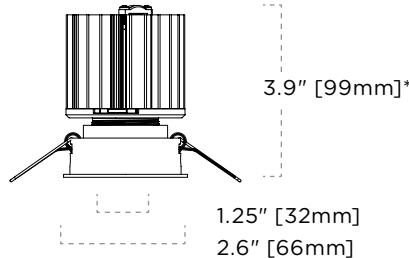

1X3 MULTIPLES

ROUND & SQUARE TRIM DIMENSIONS

LUMEN SERIES: 9510, 8008, 9007, 8011, 9010, 8015, 9013

* Overall height is .43" [11mm] taller when L15 option

ADJUSTABLE

TRIMLESS ADJUSTABLE

WALL WASH

TRIMLESS WALL WASH

FIXED

TRIMLESS FIXED

WOOD TRIMLESS FIXED

PINHOLE

TRIMLESS PINHOLE

WOOD TRIMLESS PINHOLE

CEILING CUTOUTS

LUMEN SERIES: 8018, 9014, 8023, 9018

TRIMMED ROUND

Wood / Trimless Round

TRIMMED SQUARE

Wood / Trimless Square

ROUND & SQUARE TRIM DIMENSIONS

LUMEN SERIES: 8018, 9014, 8023, 9018

ADJUSTABLE

TRIMLESS ADJUSTABLE