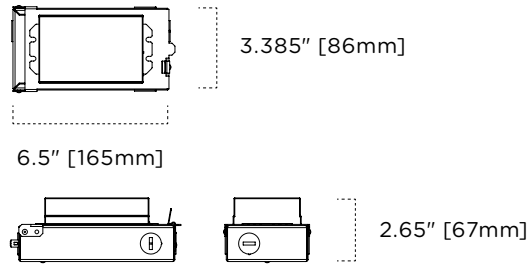

REMOTE DRIVER

REMOTE DRIVER COMPATIBILITY (PER LAMP)

Trim	Driver Type	Series	CH.	Config.	*Dimming Type^{1,2}	Min Load Units	Max Load Units	
T2RF	DTM	500	1	A	D	1	3	
T2RA					LH	1	3	
T2RP					P	1	4	
T2SF					P1	1	3	
T2SA				B	S	1	3	
T2SP						1	3	
T2SF-2						2	3	
T2SF-3						3	3	
(8008, 9007)								
T2RF	DTM	700	1	A	D	1	3	
T2RA					LH	1	3	
T2RP					P	1	4	
T2SF					P1	1	3	
T2SA					S	1	1	3
T2SP							1	3
T2SF-2							1	3
T2SF-3							1	3
(8011, 9010)								

*Maximum remote mounting distance (Wire length).

1. LE, LH : 100' using 12 AWG, 50' using 14 AWG.
2. P, P1, S : 100' using 14 AWG, 50' using 16 AWG.