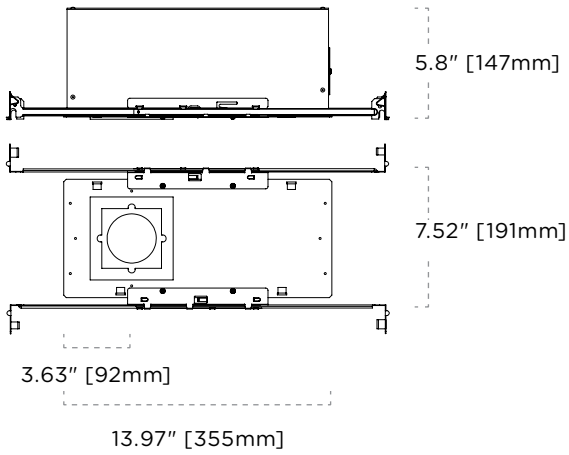

CHICAGO PLENUM—ROUND & SQUARE HOUSING DIMENSIONS

* Round line art shown. Round & Square housing dimensions are equal.

CHICAGO PLENUM (CP3A)