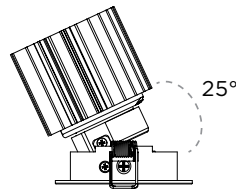

- TLW Wood Trimless

CEILING CUTOUTS

LUMEN SERIES: 9510, 8008, 9007, 8011, 9010, 8015, 9013

TRIMMED ROUND

WOOD / TRIMLESS ROUND

TRIMMED SQUARE

WOOD / TRIMLESS SQUARE

1X2 MULTIPLES

1X3 MULTIPLES

ROUND & SQUARE TRIM DIMENSIONS

LUMEN SERIES: 9510, 8008, 9007, 8011, 9010, 8015, 9013

* Overall height is .43" [11mm] taller when L15 option

ADJUSTABLE

TRIMLESS ADJUSTABLE

WALL WASH

TRIMLESS WALL WASH