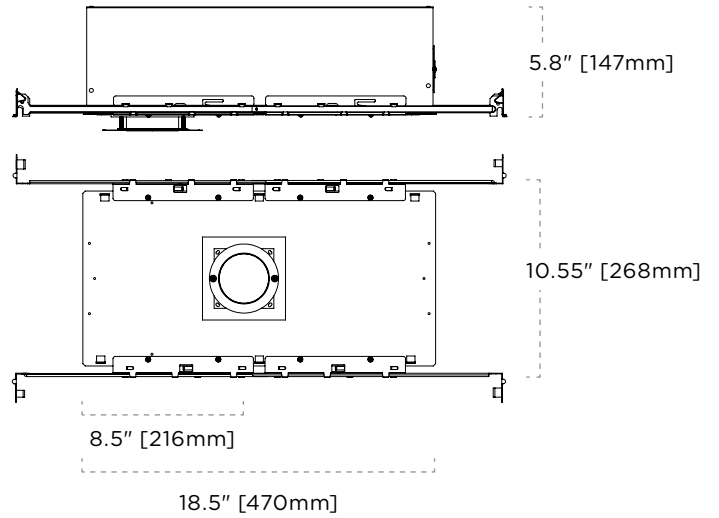

TRIMLESS CHICAGO PLENUM (CP4A)