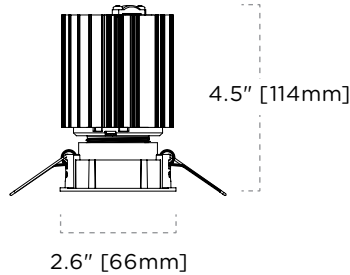

TRIMMED ROUND

Wood / Trimless Round

TRIMMED SQUARE

Wood / Trimless Square

ROUND & SQUARE TRIM DIMENSIONS

LUMEN SERIES: 8018, 9014, 8023, 9018

ADJUSTABLE

TRIMLESS ADJUSTABLE

WALL WASH

TRIMLESS WALL WASH

FIXED

TRIMLESS FIXED

WOOD TRIMLESS FIXED

PINHOLE

TRIMLESS PINHOLE

WOOD TRIMLESS PINHOLE

MULTIPLES DIMENSIONS

* Overall height is .43" [11mm] taller when L15 option is selected
 * Lumen Series: 9510, 8008, 9007, 8011, 9010, 8015, 9013

DRIVER DIMENSIONS

REMODEL

* Minimum Required Plenum Height 5.5" [140mm]