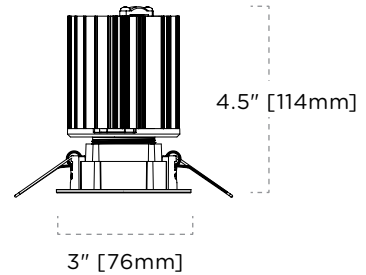

WOOD TRIMLESS FIXED