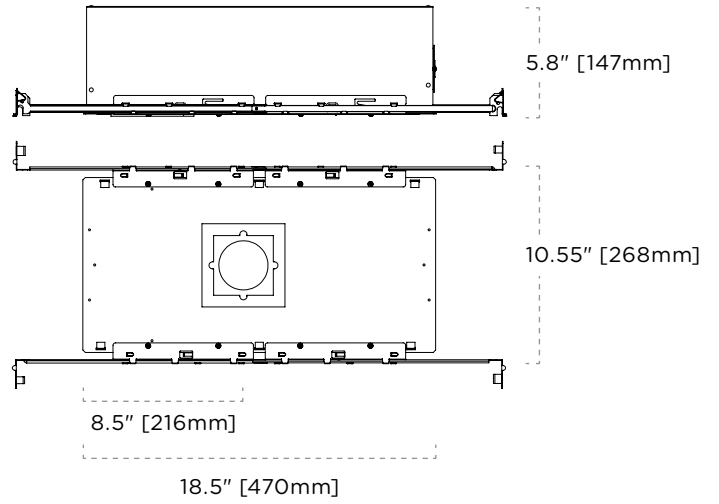

CHICAGO PLENUM (CP4A)