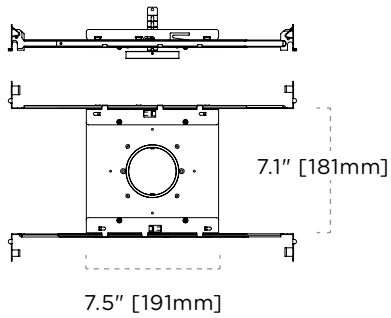

*Maximum remote mounting distance (Wire length).

- 1. LE, LH : 100' using 12 AWG, 50' using 14 AWG.
- 2. P, P1, S : 100' using 14 AWG, 50' using 16 AWG.

NON-INSULATED—ROUND & SQUARE HOUSING DIMENSIONS

* Round line art shown. Round & Square housing dimensions are equal.

Non-IC

Trimless NON-IC

Wood Trimless NON-IC

Non-IC (1x2)

Non-IC (1x3)

INSULATED AIRTIGHT—ROUND & SQUARE HOUSING DIMENSIONS

* Round line art shown. Round & Square housing dimensions are equal.

IC AIRTIGHT (IC3A)