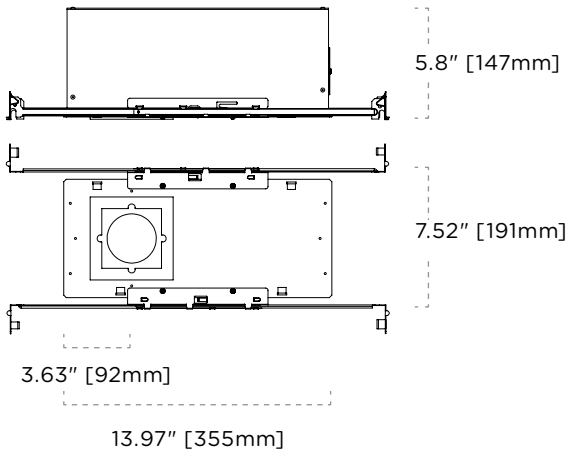

*Maximum remote mounting distance (Wire length).

- 1. LE, LH : 100' using 12 AWG, 50' using 14 AWG.
- 2. P, P1, S : 100' using 14 AWG, 50' using 16 AWG.

NON-INSULATED—ROUND & SQUARE HOUSING DIMENSIONS

* Round line art shown. Round & Square housing dimensions are equal.

Non-IC

Trimless NON-IC

Wood Trimless NON-IC

Non-IC (1x2)

Non-IC (1x3)

INSULATED AIRTIGHT—ROUND & SQUARE HOUSING DIMENSIONS

* Round line art shown. Round & Square housing dimensions are equal.

IC AIRTIGHT (IC3A)

IC AIRTIGHT (IC4A)

TRIMLESS IC AIRTIGHT (IC3A)

TRIMLESS IC AIRTIGHT (IC4A)

WOOD TRIMLESS IC AIRTIGHT (IC3A)

WOOD TRIMLESS IC AIRTIGHT (IC4A)

CHICAGO PLENUM—ROUND & SQUARE HOUSING DIMENSIONS

* Round line art shown. Round & Square housing dimensions are equal.