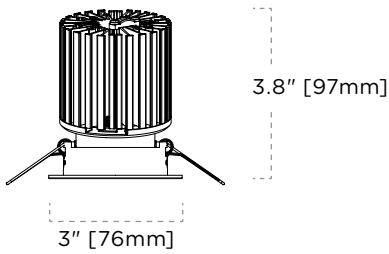

- TLW Wood Trimless

CEILING CUTOUTS

LUMEN SERIES: 9510, 8008, 9007, 8011, 9010, 8015, 9013

TRIMMED ROUND

WOOD / TRIMLESS ROUND

TRIMMED SQUARE

WOOD / TRIMLESS SQUARE

1X2 MULTIPLES

1X3 MULTIPLES

ROUND & SQUARE TRIM DIMENSIONS

LUMEN SERIES: 9510, 8008, 9007, 8011, 9010, 8015, 9013

* Overall height is .43" [11mm] taller when L15 option

ADJUSTABLE

TRIMLESS ADJUSTABLE

WALL WASH

TRIMLESS WALL WASH