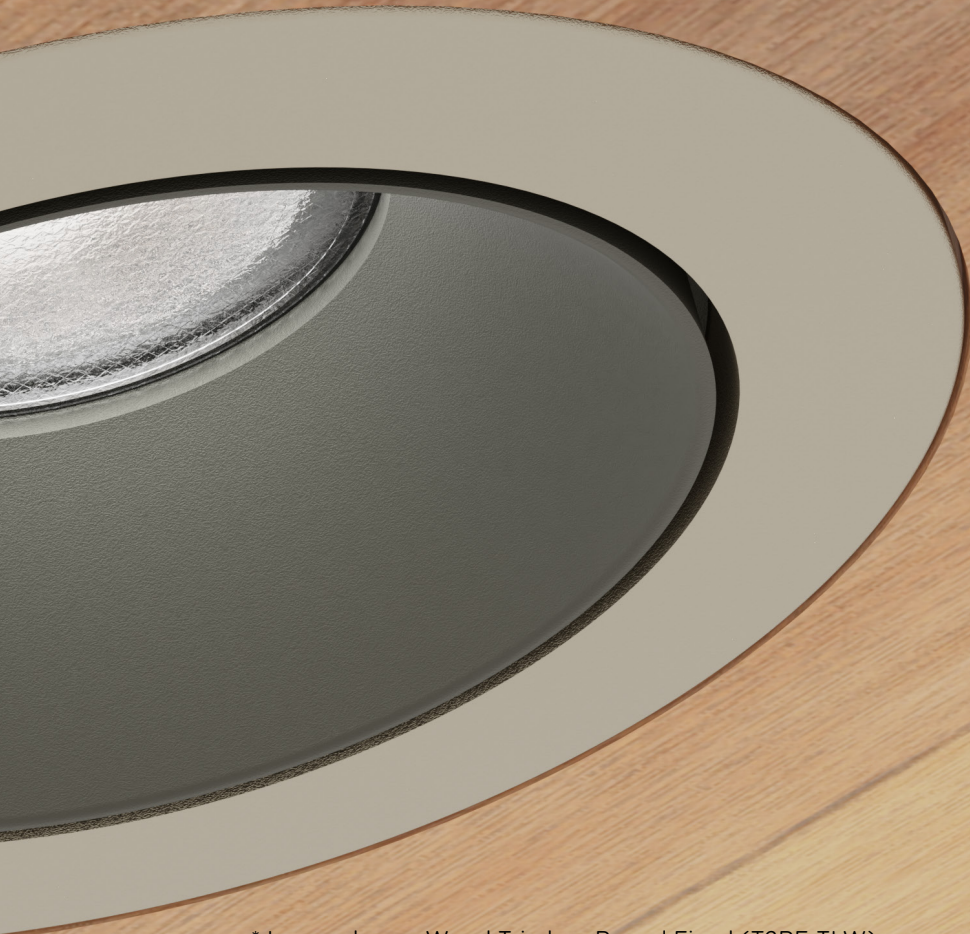

Pure Artistry.

Our 2-inch Purist™ combines state-of-the-art performance and impressive features in a timeless design that manages to be both discreet and eye-catching.

* Image shown: Wood Trimless Round Fixed (T2RF-TLW)

Wet Location
Available

25°
Tilt

Powder Coated
Aluminum Body

2" Aperture
(1.25" Pinhole)

Quick
Connectors