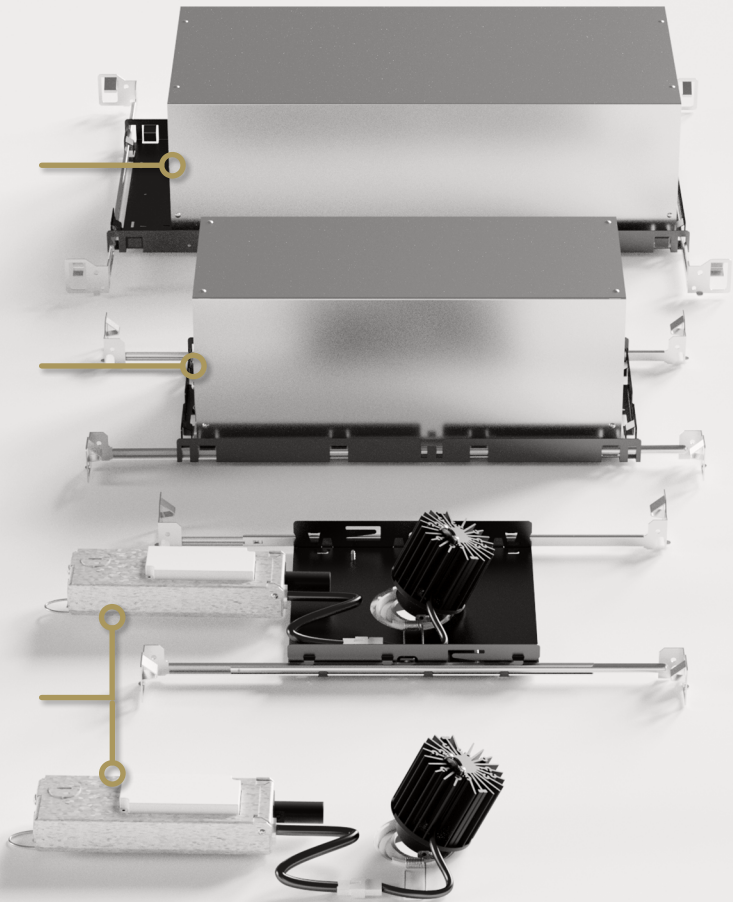

Pure and Simple.

Pure Lighting in 4 accommodating formats.
Select your Lumen Output needs, your housing
requirements, your dimming preference & your choice of
trim style. Energize & Enjoy!

Insulated Airtight
(R2P-IC4A)
1000-1500 lm
0-10V Dimming
Phase Dimming
Lutron EcoSystem

Insulated Airtight
(R2P-IC3A)
700-1100 lm
0-10V Dimming
Phase Dimming

Remodel Pan
(R2P-F)
Remodel Driver
(DRC-T2)
700-1500 lm
0-10V Dimming
Phase Dimming
Lutron EcoSystem

5 Year
Warranty

Made in
Canada