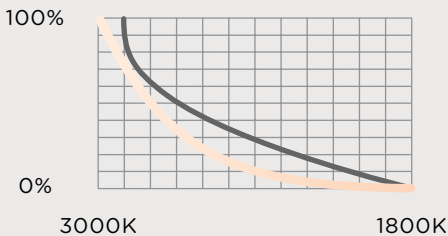

* Image shown: Round Adjustable (T2RA-T) + Remodel Driver (DRC-T2) + Insulated Housing (R2P-IC3A)

Warm Dimming MR16 Halogen