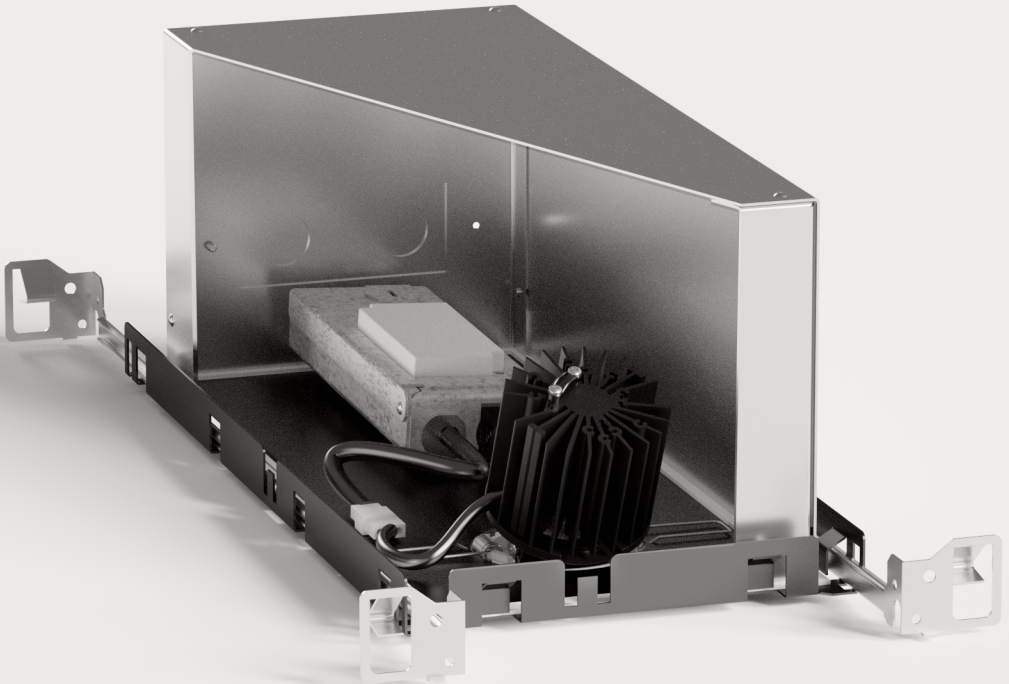

# Pure Brilliance.

The 2" aperture Purist™ recessed downlight delivers up to 1500 lumens and can be adjusted to 25 degrees of tilt. With a light quality as high as 95 CRI and beam spreads that range from 25-65 degrees, the Purist is a brilliant choice for any corporate, retail or residential application.

\* Image shown: Round Fixed (T2RF-T) + Remodel Driver (DRC-T2)

700-1500 Lumens  
Single Lamp

1400-4500 Lumens  
Multiples

3000K-1800K  
Warm Dimming

2700K, 3000K,  
3500K, 4000K

25°-65°  
Beam Spread

80, 90, 95  
CRI

# Pure Genius.

The ingenious design and versatility of the Purist™ allows for easy install of any trim & driver into the compact housing through the 2 5/8" trim opening.

\* Image shown: Round Adjustable (T2RA-T) + Remodel Driver (DRC-T2) + Insulated Housing (R2P-IC3A)