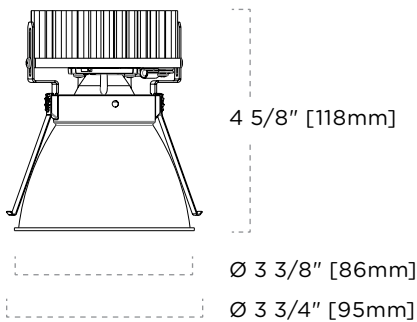

DIMENSIONS

WARM DIMMING METRICS

Warm Dimming — MR16 Halogen