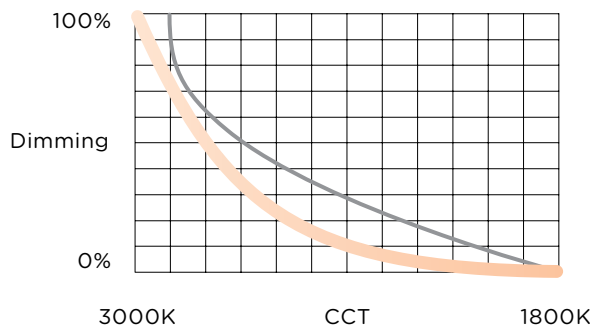

LISTINGS

California
Title 24 JA8

Warm
Dimming

DIMENSIONS

WARM DIMMING METRICS

Warm Dimming — MR16 Halogen

PERFORMANCE SUMMARY

Color Accuracy (SDCM)	<3	
L70 Estimate (h)	50,000	
Color Rendering (CRI)	80	90
Lumen Series	3	
Source Lumens	1000	800
LED Wattage	9	9
California Title 24 Compliant		