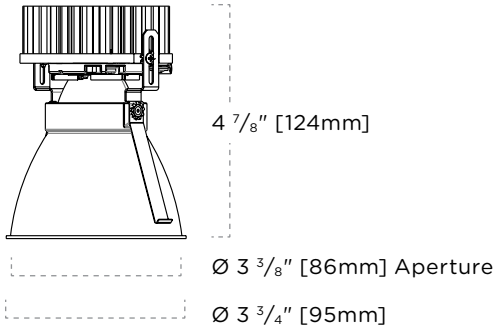

### FEATURES

- Damp location listed
- Ø 3 3/8" [86mm] Aperture
- 2 1/4" lamp regression above the ceiling plane for excellent glare control
- Clear media standard
- Accepts up to 2 media
- Die-cast aluminum fixture
- Powder coated and plated trim ring finishes
- Trim clips designed for 5/8" ceiling thickness

### DIMENSIONS