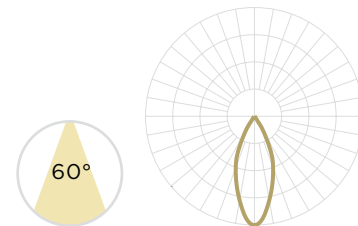

OUTPUT

DISTANCE		BEAM DIAMETER		OUTPUT	
6	1.8	6.9	2.10	53.3	573.6
8	2.4	9.2	2.80	30.0	322.6
10	3.0	11.5	3.51	19.2	206.5
12	3.7	13.9	4.24	13.3	143.4
14	4.3	16.2	4.94	9.8	105.4
16	4.9	18.5	5.64	7.5	80.7
16	4.9	18.5	5.64	13.6	146.7