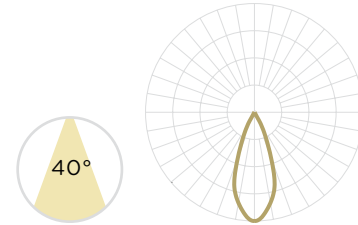

### CONVERSION CHART

CRI	LUMENS	CCT / MULTIPLIER				TYPICAL SYSTEM POWER
		2700K	3000K	3500K	4000K	
83	1000	1 (Baseline)				13W
98	700	0.72				17W

### OUTPUT

DISTANCE		BEAM DIAMETER		OUTPUT	
FT	M	FT	M	FC	LUX
6	1.8	5.1	1.55	71.9	774.1
8	2.4	6.8	2.07	40.5	435.4
10	3.0	8.5	2.59	25.9	278.7
12	3.7	10.2	3.11	18.0	193.5
14	4.3	11.9	3.63	13.2	142.2
16	4.9	13.6	4.15	10.1	108.9