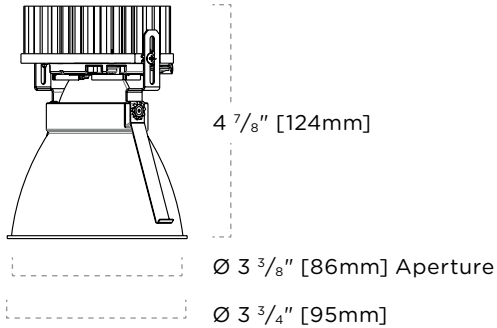

### FEATURES

- Damp location listed
- Ø 3 3/8" [86mm] Aperture
- 2 1/4" lamp regression above the ceiling plane for excellent glare control
- Clear media standard
- Accepts up to 2 media
- Die-cast aluminum fixture
- Powder coated and plated trim ring finishes
- Trim clips designed for 5/8" ceiling thickness

### DIMENSIONS