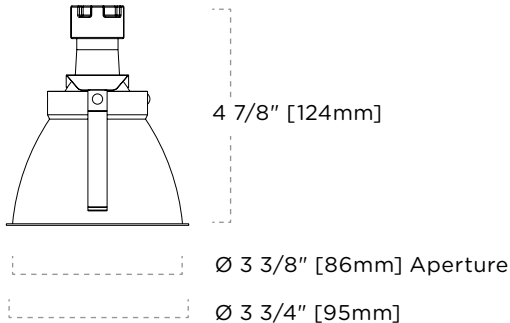

#### FEATURES

- Damp location listed
- $\text{Ø } 3 \frac{3}{8}$ " [86mm] Aperture
- 2 1/4" lamp regression above the ceiling plane for excellent glare control
- Clear media standard
- Accepts up to 2 media
- Die-cast aluminum fixture
- Powder coated and plated trim ring finishes
- Trim clips designed for 5/8" ceiling thickness

#### DIMENSIONS—MR16

#### DIMENSIONS—GU10

#### NON-INSULATED/FRAME IN

2-020 (MR16, GU10)

L 10.5" W 7.75" H 4.5"

L 267mm W 197mm H 115mm

2-060 (MR16)

L 13.75" W 10.875" H 3.5"

L 349mm W 276mm H 90mm