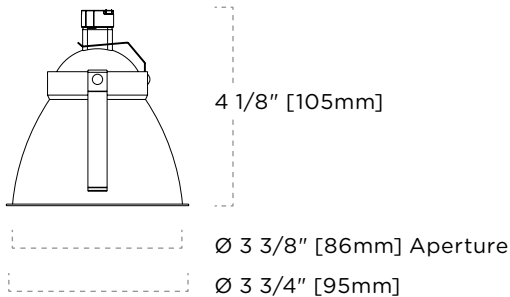

#### FEATURES

- Damp location listed
- $\text{Ø } 3 \frac{3}{8}$ " [86mm] Aperture
- 2 1/4" lamp regression above the ceiling plane for excellent glare control
- Clear media standard
- Accepts up to 2 media
- Die-cast aluminum fixture
- Powder coated and plated trim ring finishes
- Trim clips designed for 5/8" ceiling thickness

#### DIMENSIONS—MR16

#### DIMENSIONS—GU10

#### NON-INSULATED/FRAME IN

2-020 (MR16, GU10)

L 10.5" W 7.75" H 4.5"

L 267mm W 197mm H 115mm

2-060 (MR16)

L 13.75" W 10.875" H 3.5"

L 349mm W 276mm H 90mm