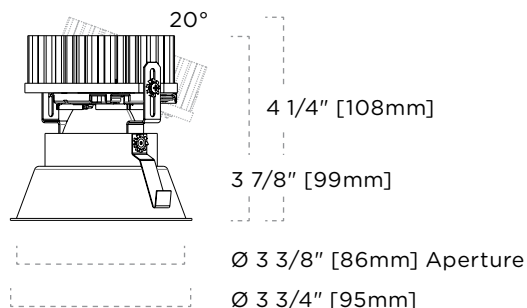

DIMENSIONS—3 SERIES