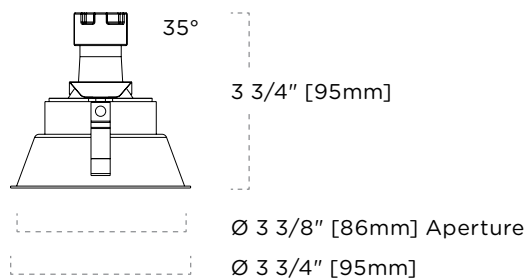

DIMENSIONS—GU10