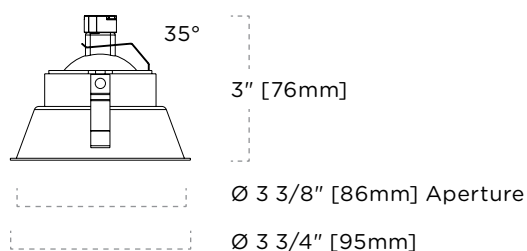

#### FEATURES

- Damp location listed
- Ø 3 3/8" [86mm] Aperture
- 35° vertical tilt
- Clear media standard
- Accepts up to 2 media
- Die-cast aluminum fixture
- Powder coated and plated trim ring finishes
- Trim clips designed for 5/8" ceiling thickness

#### DIMENSIONS—MR16