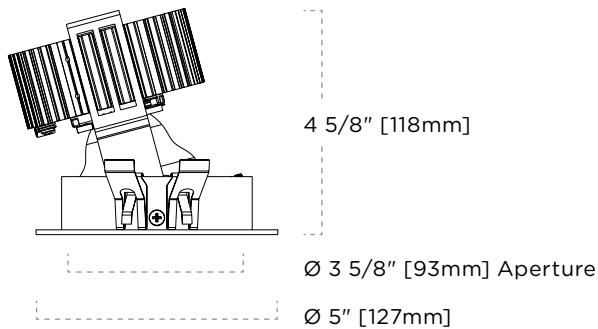

LISTINGS

DIMENSIONS—3, 5, 7 & 9 SERIES