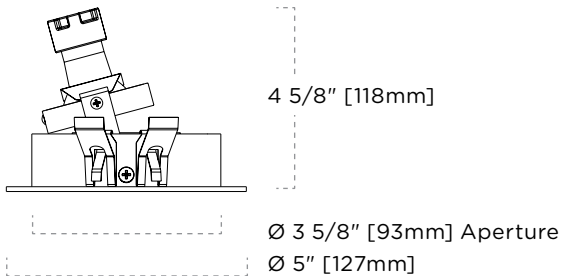

DIMENSIONS—GU10

FLANGE FINISHES

- White
- Chrome Plated
- Black
- Matte Silver
- Bronze
- Matte Nickel