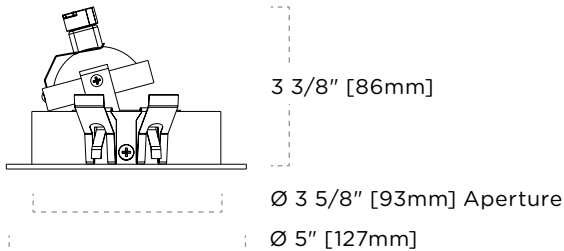

LISTINGS

DIMENSIONS—MR16