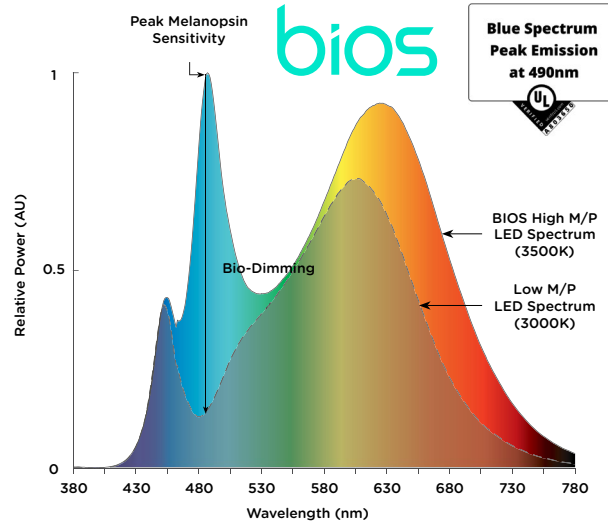

### COLOR TEMPERATURES

-  3500K

### DYNAMIC SPECTRAL POWER DISTRIBUTION