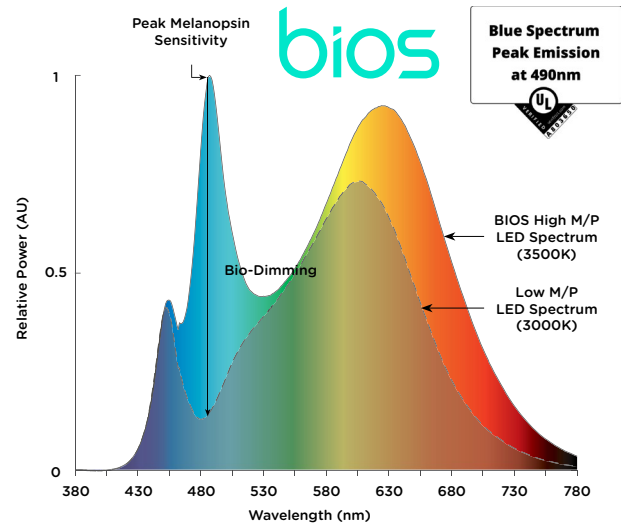

SPECIFICATIONS

FLANGE FINISHES

- White
- Black
- Matte Silver
- Bronze
- Matte Nickel

COLOR TEMPERATURES

- 3500K

BEAM SPREADS

DYNAMIC SPECTRAL POWER DISTRIBUTION

COMPATIBLE HOUSINGS

NON-INSULATED/FRAME IN

D4BDY-F-S
3, 5 Series
L 10.5" W 7.75" H 4.5"
L 267mm W 197mm H 115mm

D4BDY-F-S
7 Series
L 13.75" W 10.875" H 4.5"
L 350mm W 277mm H 115mm

INSULATED AIRTIGHT

D4BDY-IC1A-S
3 Series
L 22.5" W 8.5" H 5.875"
L 572mm W 216mm H 150mm

CERTIFICATIONS