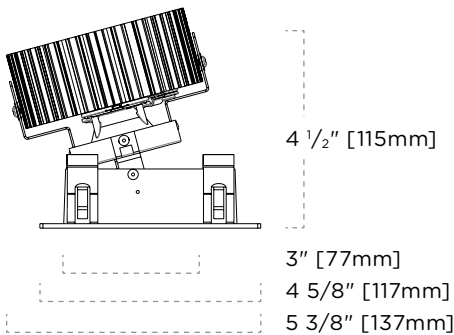

DIMENSIONS—5 & 7 SERIES