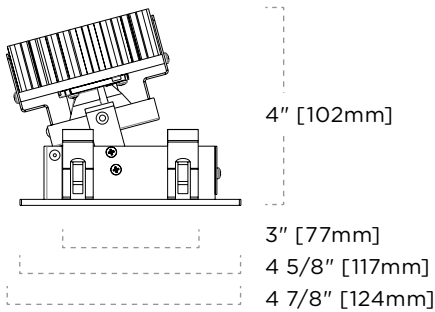

DIMENSIONS—3 SERIES