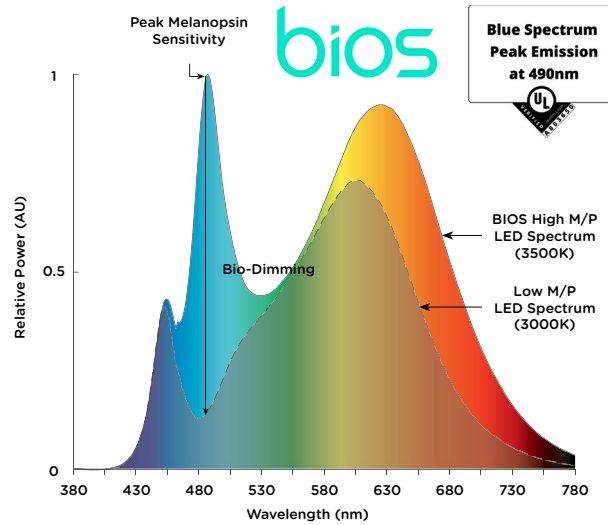

FLANGE & REFLECTOR

FINISHES

-  White
-  Black
-  Matte Silver
-  Bronze
-  Matte Nickel

COLOR TEMPERATURES

-  3500K

BEAM SPREADS

DYNAMIC SPECTRAL POWER DISTRIBUTION

COMPATIBLE HOUSINGS