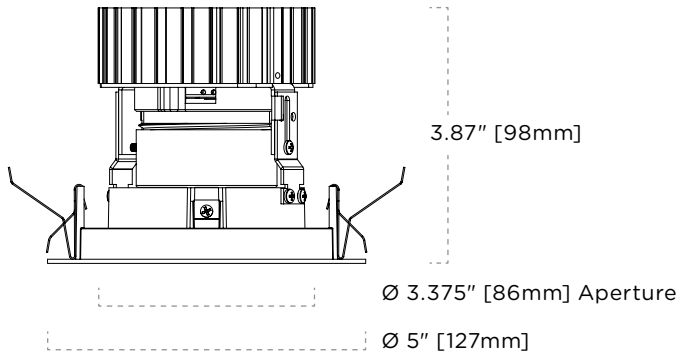

FEATURES

- Damp location listed
- Ø 3.375" [86mm] Aperture
- Clear media standard
- Accepts up to 2 media
- Dimming from High M/P LED Spectrum @ 3500K to Low M/P LED Spectrum @ 3000K
- Die-cast aluminum fixture
- Anodized black heat sink and media holder
- Trim clips designed for 5/8" ceiling thickness

BIOS® SkyBlue
Dynamic Spectrum

DIMENSIONS

CAMBER+TAPER

2-124-T | Health LED

Taper

TAG TYPE

ORDER FORM

1	2	3	4	5	6	7	8