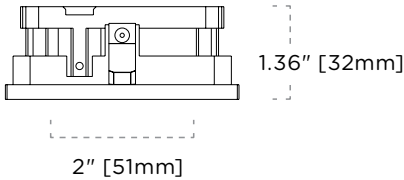

LISTINGS

Wet
Location

DIMENSIONS—TRIM

DIMENSIONS—LIGHT ENGINE

Contortionist™

4-584-TL | Premium LED

Trimless Square Pinhole

Our Contortionist™ series of hot adjustables twist & turn in ways you'll need to see to believe. These dual axis marvels of flexibility can tilt and rotate with minimal light cutoff - which means - you can aim light precisely where it's needed. Engineered as a three piece system, the trim, light engine, and housing configures to specific lighting needs.

Trim

- 2" [51mm] Aperture
- Die-cast aluminum trim
- Regressed aperture glass lens optional
- Damp location listed
- Wet location optional

Light Engine

- Anodized black heat sink and media holder
- Media holder accepts up to 2 media
- Clear media standard, optional media available