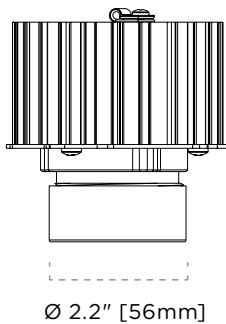

LISTINGS

Wet
Location

DIMENSIONS—TRIM

DIMENSIONS—LIGHT ENGINE

Contortionist™

4-584-TL | Premium LED

Trimless Square Pinhole

Our Contortionist™ series of hot adjustables twist & turn in ways you'll need to see to believe. These dual axis marvels of flexibility can tilt and rotate with minimal light cutoff - which means - you can aim light precisely where it's needed. Engineered as a three piece system, the trim, light engine, and housing configures to specific lighting needs.

Trim

- 2" [51mm] Aperture
- Die-cast aluminum trim
- Regressed aperture glass lens optional
- Damp location listed
- Wet location optional

Light Engine

- Anodized black heat sink and media holder
- Media holder accepts up to 2 media
- Clear media standard, optional media available