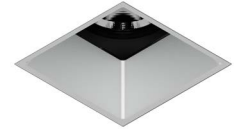

Trimless Square Fixed

TAG TYPE

ORDER FORM

1	2	3	4	5	6	7

1. TRIM

4-524-TL

Trimless Square Fixed Downlight

2. REFLECTOR FINISH

- 01 White
- 04 Black
- 05 Matte Silver
- 06 Bronze
- 11 Matte Nickel
- CC Custom Color¹

3. GLASS

(MOUNTED TO TRIM)

- GFRO Frosted²
- GSL Solite Softening²
- OPEN No Lens

4. MODULE & BEAM SPREAD

- 4-XTM28 28° Beam
- 4-XTM40 40° Beam
- 4-XTM60 60° Beam

5. COLOR TEMPERATURE

- 27 2700K
- 30 3000K
- 35 3500K
- 40 4000K
- BM27 Beauty 2700K³
- VB30 Vibrant 3000K

6. CRI, LUMENS, SERIES

- 8310 83 CRI, 1000lm, 3 Series
- 9807 98 CRI, 700lm, 3 Series⁴
- 8315 83 CRI, 1500lm, 5 Series
- 9810 98 CRI, 1000lm, 5 Series⁴
- 8320 83 CRI, 2000lm, 7 Series
- 9813 98 CRI, 1300lm, 7 Series

7. OPTIONAL MEDIA

(MOUNTED TO LIGHT ENGINE MAX. OF 2)⁵

- EL Elongating
- FRO Frosted
- HC Honeycomb
- PER Perimeter Frosted
- SL Softening

NOTES

1. 1 CC custom color requires factory consultation.
2. 2 GFRO & GSL glass lens options are attached to the regressed trim aperture giving the trim a wet location listing.
3. 3 BM27 beauty color temperature is only available in 98 CRI.
4. 4 9807, 9810 CRI, lumens, series is Title 24 compliant when used with select insulated airtight housings.
5. 5 Optional media is installed in the light engine media holder & replaces clear media when selected.