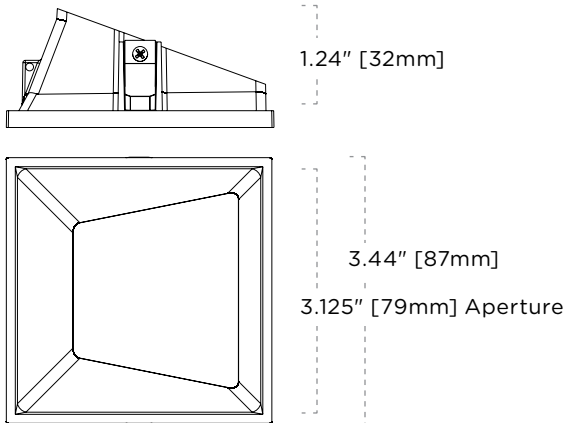

LISTINGS

California
Title 24 JA8

Wet
Location

DIMENSIONS—TRIM

DIMENSIONS—LIGHT ENGINE

Contortionist™

4-564-TL | Premium LED

Trimless Square Adjustable

FEATURES

Trim

- 3.125" [79mm] Aperture
- Die-cast aluminum trim
- Regressed aperture glass lens optional
- Damp location listed, wet location optional
- Angle reflector allows full light output when module adjusted to 40°