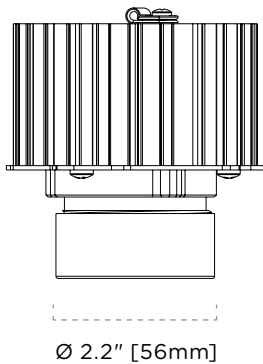

LISTINGS

California
Title 24 JA8

Wet
Location

DIMENSIONS—TRIM

DIMENSIONS—LIGHT ENGINE

Contortionist™

4-564-TL | Premium LED

Trimless Square Adjustable

FEATURES

Trim

- 3.125" [79mm] Aperture
- Die-cast aluminum trim
- Regressed aperture glass lens optional
- Damp location listed, wet location optional
- Angle reflector allows full light output when module adjusted to 40°