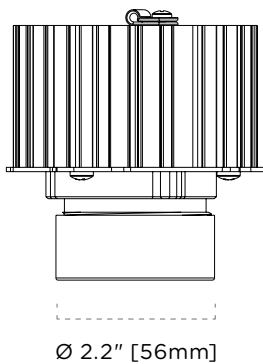

LISTINGS

Wet
Location

DIMENSIONS—TRIM

Ø 2" [51mm] Aperture

DIMENSIONS—LIGHT ENGINE

Contortionist™

4-184-TL | Premium LED

Trimless Round Pinhole

FEATURES

Trim

- Ø 2" [51mm] Aperture
- Die-cast aluminum trim
- Regressed aperture glass lens optional
- Damp location listed,
- Wet location optional

Light Engine

- Anodized black heat sink and media holder
- Media holder accepts up to 2 media
- Clear media standard, optional media available

L4X-CP-RF (Round Fixed)
3, 5 Series
L 13.625" W 10.875" H 5.5"
L 346mm W 276mm H 140mm

NON-INSULATED EMERGENCY

L4X-FEM-RF (Round Fixed)
3, 5, 7 Series
L 13.75" W 10.875" H 5.5"
L 350mm W 277mm H 140mm

CERTIFICATIONS