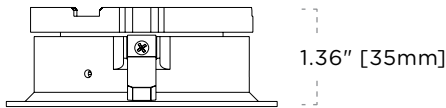

LISTINGS

Wet
Location

DIMENSIONS—TRIM

Ø 2" [51mm] Aperture

DIMENSIONS—LIGHT ENGINE

Contortionist™

4-184-TL | Premium LED

Trimless Round Pinhole