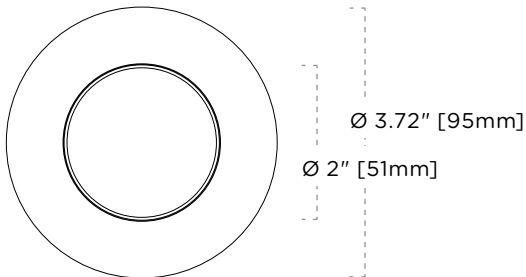

LISTINGS

Wet
Location

DIMENSIONS—TRIM

Ø 2" [51mm] Aperture

DIMENSIONS—LIGHT ENGINE

Contortionist™

4-184-TL | Premium LED

Trimless Round Pinhole

FEATURES

Trim

- Ø 2" [51mm] Aperture
- Die-cast aluminum trim
- Regressed aperture glass lens optional
- Damp location listed,
- Wet location optional

Light Engine

- Anodized black heat sink and media holder
- Media holder accepts up to 2 media
- Clear media standard, optional media available