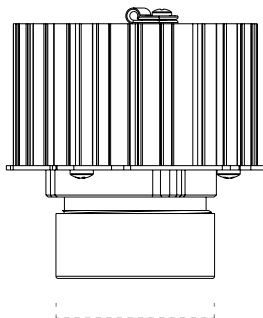

FEATURES

Trim

- Ø 3.375" [86mm] Aperture
- Die-cast aluminum trim
- Regressed aperture glass lens optional
- Damp location listed, wet location optional
- Angle reflector allows full light output when module adjusted to 40°

LISTINGS

California
Title 24 JA8

Wet
Location

DIMENSIONS—TRIM

Ø 3.375" [86mm] Aperture

DIMENSIONS—LIGHT ENGINE

Ø 2.2" [56mm]

PERFORMANCE SUMMARY—STANDARD DIMMING