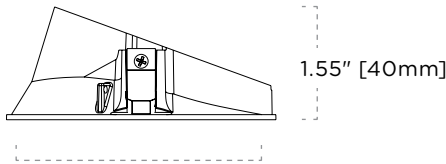

FEATURES

Trim

- Ø 3.375" [86mm] Aperture
- Die-cast aluminum trim
- Regressed aperture glass lens optional
- Damp location listed, wet location optional
- Angle reflector allows full light output when module adjusted to 40°

LISTINGS

California
Title 24 JA8

Wet
Location

DIMENSIONS—TRIM

Ø 3.375" [86mm] Aperture

DIMENSIONS—LIGHT ENGINE

Ø 2.2" [56mm]

PERFORMANCE SUMMARY—STANDARD DIMMING