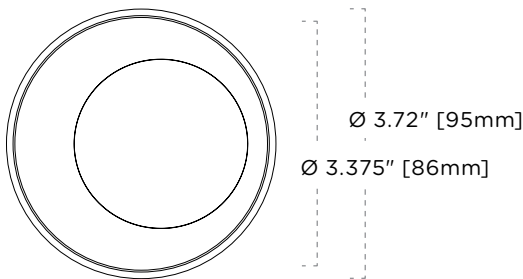

FEATURES

Trim

- Ø 3.375" [86mm] Aperture
- Die-cast aluminum trim
- Regressed aperture glass lens optional
- Damp location listed, wet location optional
- Angle reflector allows full light output when module adjusted to 40°

LISTINGS

California
Title 24 JA8

Wet
Location

DIMENSIONS—TRIM

Ø 3.375" [86mm] Aperture

DIMENSIONS—LIGHT ENGINE

Ø 2.2" [56mm]

PERFORMANCE SUMMARY—STANDARD DIMMING