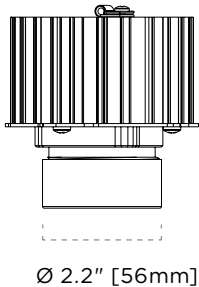

FEATURES

Trim

- Ø 3.375" [86mm] Aperture
- Die-cast aluminum trim
- Two piece and single piece trims are available w/optional regressed aperture glass lens
- Wet location listed
- Trim clips designed for 5/8" [16mm] ceiling thicknesses
- Trimless version available (see separate specifications)
- Ideal spacing 24" on center and 24" away from the wall

LISTINGS

Wet
Location

DIMENSIONS—TRIM

DIMENSIONS—LIGHT ENGINE

Contortionist™

4-114-T | Premium LED

Round Wall Wash

TAG TYPE