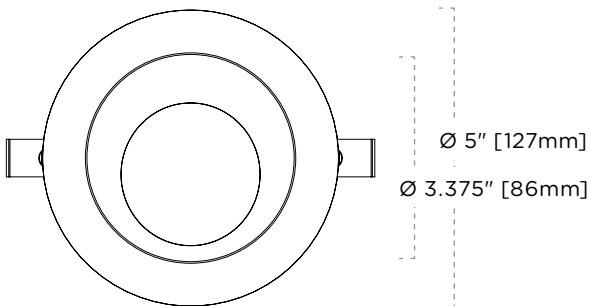

FEATURES

Trim

- Ø 3.375" [86mm] Aperture
- Die-cast aluminum trim
- Two piece and single piece trims are available w/optional regressed aperture glass lens
- Wet location listed
- Trim clips designed for 5/8" [16mm] ceiling thicknesses
- Trimless version available (see separate specifications)
- Ideal spacing 24" on center and 24" away from the wall

LISTINGS

Wet
Location

DIMENSIONS—TRIM

DIMENSIONS—LIGHT ENGINE

Contortionist™

4-114-T | Premium LED

Round Wall Wash

TAG TYPE