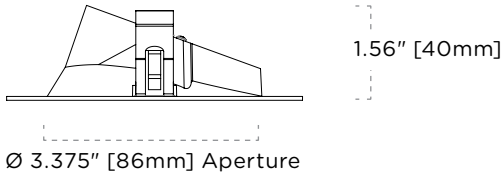

FEATURES

Trim

- Ø 3.375" [86mm] Aperture
- Die-cast aluminum trim
- Two piece and single piece trims are available w/optional regressed aperture glass lens
- Wet location listed
- Trim clips designed for 5/8" [16mm] ceiling thicknesses
- Trimless version available (see separate specifications)
- Ideal spacing 24" on center and 24" away from the wall

LISTINGS

Wet
Location

DIMENSIONS—TRIM

DIMENSIONS—LIGHT ENGINE

Contortionist™

4-114-T | Premium LED

Round Wall Wash

TAG TYPE