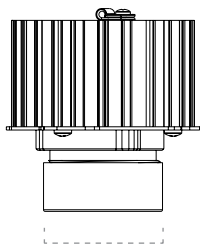

#### DIMENSIONS—TRIM

Ø 2" [51mm] Aperture

#### DIMENSIONS—LIGHT ENGINE

Ø 2.2" [56mm]