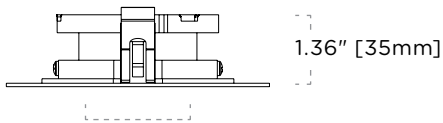

#### DIMENSIONS—TRIM

Ø 2" [51mm] Aperture

#### DIMENSIONS—LIGHT ENGINE

Ø 2.2" [56mm]