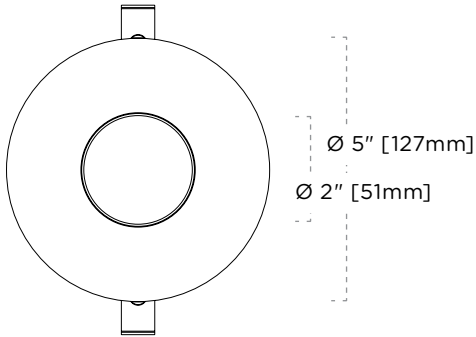

#### DIMENSIONS—TRIM

Ø 2" [51mm] Aperture

#### DIMENSIONS—LIGHT ENGINE

Ø 2.2" [56mm]