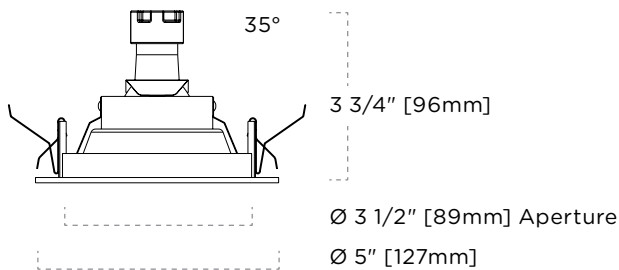

FEATURES

- Damp location listed
- Ø 3 1/2" [89mm] Aperture
- 35° vertical tilt
- Clear media standard
- Accepts up to 2 media
- Die-cast aluminum fixture
- Powder coated and plated trim ring finishes
- Trim clips designed for 5/8" ceiling thickness
- Trimless version available (see separate specifications)

DIMENSIONS—MR16

DIMENSIONS—GU10

Legacy Downlights

2-120-T | Incandescent

Aurora

TAG TYPE

ORDER FORM

1	2	3	4	5	6