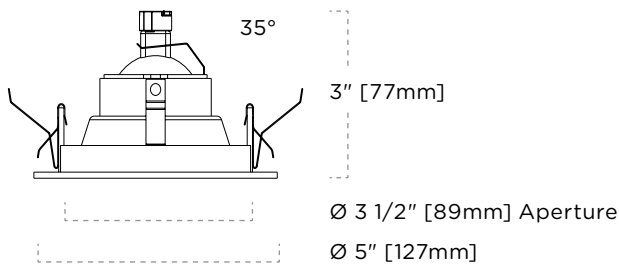

FEATURES

- Damp location listed
- Ø 3 1/2" [89mm] Aperture
- 35° vertical tilt
- Clear media standard
- Accepts up to 2 media
- Die-cast aluminum fixture
- Powder coated and plated trim ring finishes
- Trim clips designed for 5/8" ceiling thickness
- Trimless version available (see separate specifications)

DIMENSIONS—MR16

DIMENSIONS—GU10

Legacy Downlights

2-120-T | Incandescent

Aurora

TAG TYPE

ORDER FORM

1	2	3	4	5	6