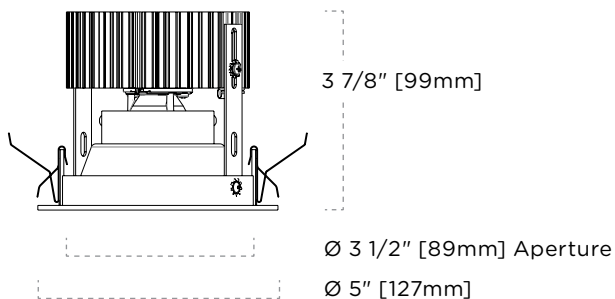

FEATURES

- Damp location listed
- Ø 3 1/2" [89mm] Aperture
- 20° vertical tilt
- Clear media standard
- Accepts up to 2 media
- Dimming from High M/P LED Spectrum @ 3500K to Low M/P LED Spectrum @ 3000K
- Die-cast aluminum fixture
- Powder coated and plated trim ring finishes
- Trim clips designed for 5/8" ceiling thickness

DIMENSIONS—3 SERIES

DIMENSIONS—5 & 7 SERIES

Legacy Downlights

2-120-T | Health LED

Aurora

TAG TYPE

ORDER FORM

1	2	3	4	5	6	7	8