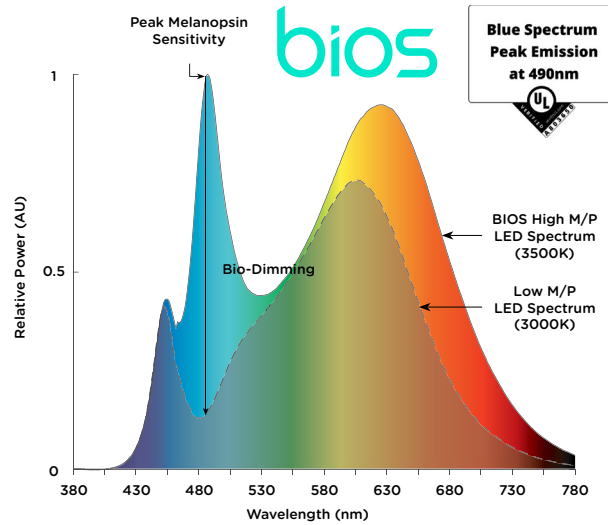

SPECIFICATIONS

FLANGE FINISHES

- White
- Chrome Plated
- Black
- Matte Silver
- Bronze
- Gold Plated
- Matte Nickel

REFLECTOR FINISHES

- Black Open
- Black Specular
- Black Stepped Baffle
- Nickel Satin
- Silver Satin
- White Open

COLOR TEMPERATURES

- 3500K

BEAM SPREADS

COMPATIBLE HOUSINGS

NON-INSULATED/FRAME IN

D4BDY-F-R
3, 5 Series
L 10.5" W 7.75" H 4.5"
L 267mm W 197mm H 115mm

D4BDY-F-R
7 Series
L 13.75" W 10.875" H 4.5"
L 350mm W 277mm H 115mm

DYNAMIC SPECTRAL POWER DISTRIBUTION

INSULATED AIRTIGHT

D4BDY-IC1A-R
3 Series
L 22.5" W 8.5" H 5.875"
L 572mm W 216mm H 150mm

CERTIFICATIONS