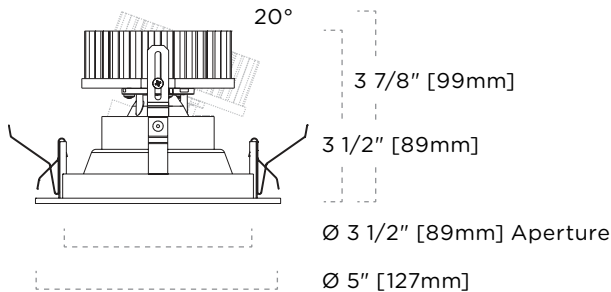

FEATURES

- Damp location listed
- Ø 3 1/2" [89mm] Aperture
- 20° vertical tilt
- Clear media standard
- Accepts up to 2 media
- Dimming from High M/P LED Spectrum @ 3500K to Low M/P LED Spectrum @ 3000K
- Die-cast aluminum fixture
- Powder coated and plated trim ring finishes
- Trim clips designed for 5/8" ceiling thickness

DIMENSIONS—3 SERIES

DIMENSIONS—5 & 7 SERIES

Legacy Downlights

2-120-T | Health LED

Aurora

TAG TYPE

ORDER FORM

1	2	3	4	5	6	7	8