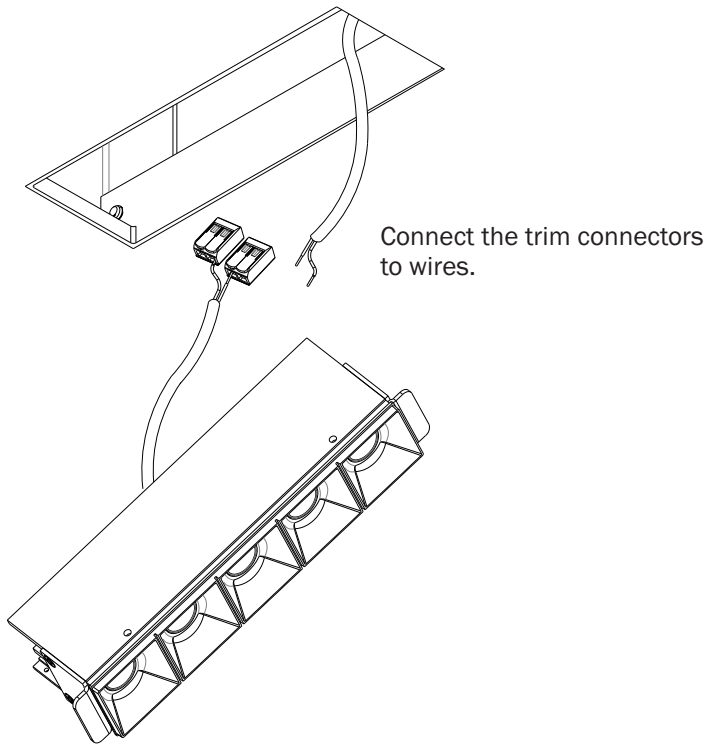

Install Guide

MMD-TL SERIES MINIMALIST

WARNING: TURN OFF POWER before connecting trim. Failure to do so may cause LED Failure.

Rectangular or Square hole cutout

MMD-TL-3	1 5/8" x 4 5/8"
MMD-TL-5	1 5/8" x 7"
MMD-TL-10	1 5/8" x 12 29/32"

MAGNET INSTALLATION

MMA/D-T-Install • Subject to change without notice • REV 2020.09.15