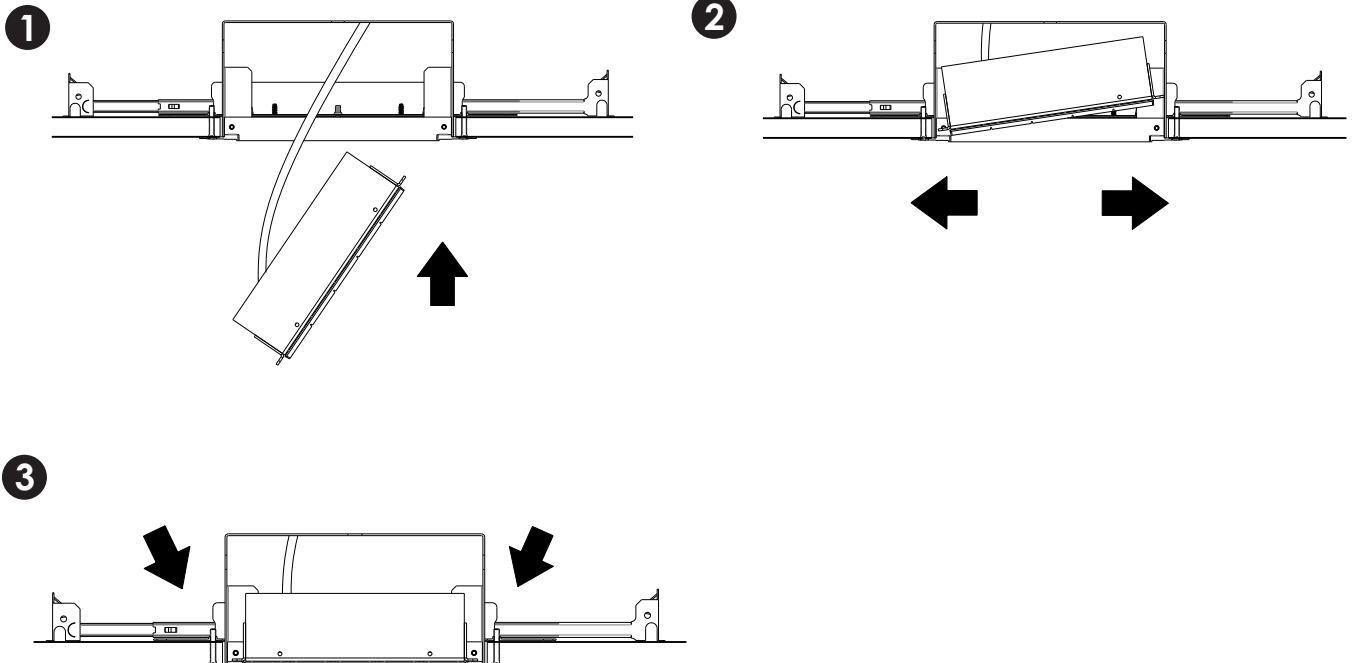

MAGNET INSTALLATION

MMA/D-T-Install • Subject to change without notice • REV 2020.09.15