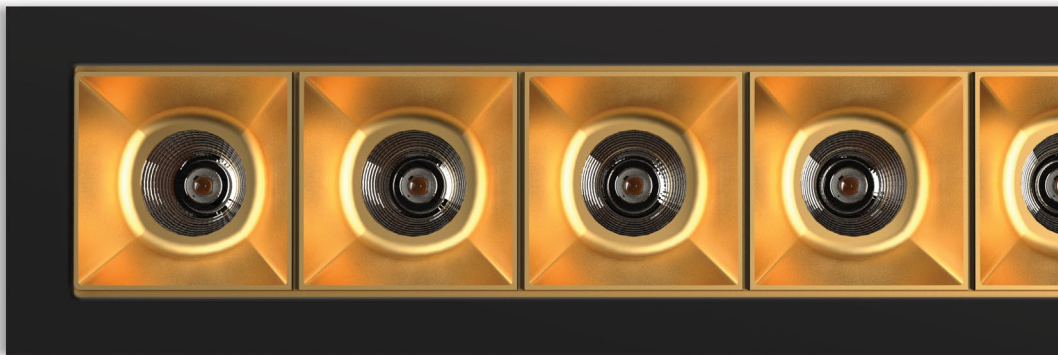

Black Flange

Gold Satin Reflector