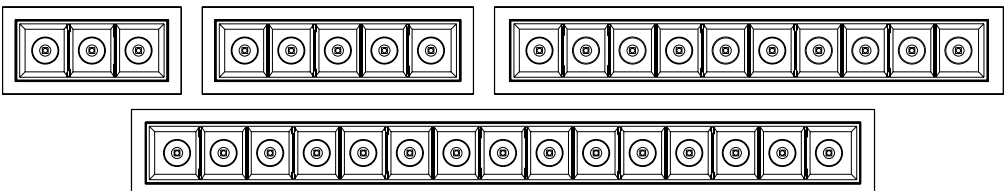

0-10V, Phase, Lutron

DRIVER TYPES

Remodel, Remote

FLANGE COLORS

REFLECTOR COLORS

LAYOUTS

Matte Silver Flange

Silver Satin Reflector