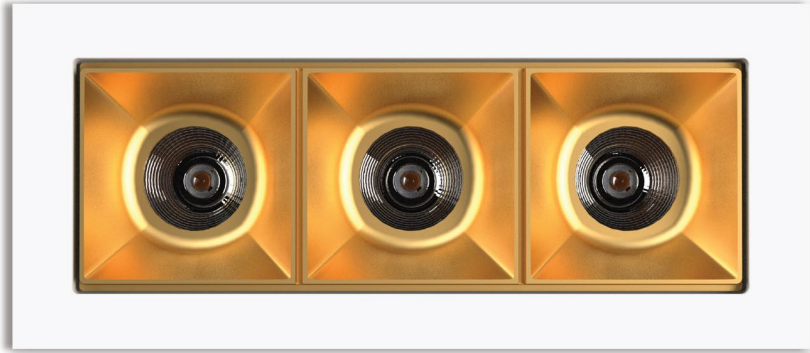

No Biggie.

Just the smallest LEDs we've
ever offered. Available in
3, 5, 10 & 15 lamp configurations.

MINIMALIST™

LIGHTHEADED™

Obsessed with Light

A lot of light from a tiny source.

Actual Size

TRIM CLASS

1.5"

LIGHT ENGINES

High Power LEDs

LUMEN RANGE

525-2625lm

ADJUSTABILITY

Fixed

BEAM ANGLES

0-10V, Phase, Lutron

DRIVER TYPES

Remodel, Remote

FLANGE COLORS

REFLECTOR COLORS

LAYOUTS

Matte Silver Flange

Silver Satin Reflector