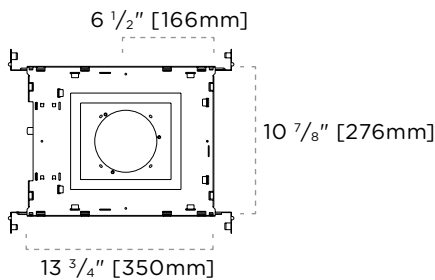

Legacy Housings

D4X-IC2A-R | Premium LED

Round Insulated Airtight Type 2

FEATURES

- Rated for insulation contact
- Airtight in accordance with ASTM E283
- Maximum ambient temperature of 40°C (104°F)
- 5 junction box knock outs
- Bi-directional mounting
- 14"-25" adjustable hanger bars
- 18 Ga. galvanized steel junction box with multiple KO
- 20 Ga. black powder coated steel baseplate

LISTINGS

DIMENSIONS—TRIMMED

DIMENSIONS—TRIMLESS

CEILING CUTOUT—TRIMMED & TRIMLESS

CEILING CUTOUT—WOOD TRIMLESS

DIMENSIONS—TRIMMED + APERTURE COLLAR

DIMENSIONS—WOOD TRIMLESS

CERTIFICATIONS