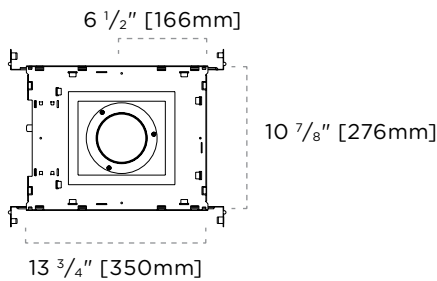

Legacy Housings

D4X-IC2A-R | Premium LED

Round Insulated Airtight Type 2

FEATURES

- Rated for insulation contact
- Airtight in accordance with ASTM E283
- Maximum ambient temperature of 40°C (104°F)
- 5 junction box knock outs
- Bi-directional mounting
- 14"-25" adjustable hanger bars
- 18 Ga. galvanized steel junction box with multiple KO
- 20 Ga. black powder coated steel baseplate

LISTINGS

DIMENSIONS—TRIMMED

DIMENSIONS—TRIMLESS

CEILING CUTOUT—TRIMMED & TRIMLESS

CEILING CUTOUT—WOOD TRIMLESS

DIMENSIONS—TRIMMED + APERTURE COLLAR

DIMENSIONS—WOOD TRIMLESS

CERTIFICATIONS