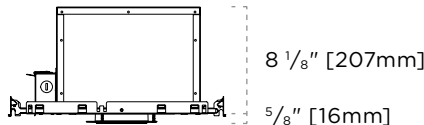

DIMENSIONS—TRIMLESS