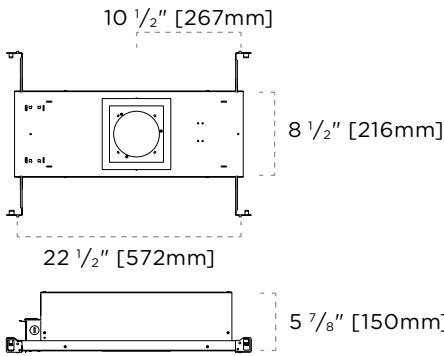

Legacy Housings

D4X-IC1A-R | Standard LED

Round Insulated Airtight Type 1

FEATURES

- Rated for insulation contact
- Airtight in accordance with ASTM E283
- Maximum ambient temperature of 45°C (113°F)
- 5 junction box knock outs
- Bi-directional mounting
- 14"-25" adjustable hanger bars
- 18 Ga. galvanized steel junction box with multiple KO
- 20 Ga. black powder coated steel baseplate

LISTINGS

DIMENSIONS—TRIMMED

DIMENSIONS—TRIMLESS

CEILING CUTOUT—TRIMMED & TRIMLESS

CEILING CUTOUT—WOOD TRIMLESS

DIMENSIONS—TRIMMED + APERTURE COLLAR

DIMENSIONS—WOOD TRIMLESS

CERTIFICATIONS