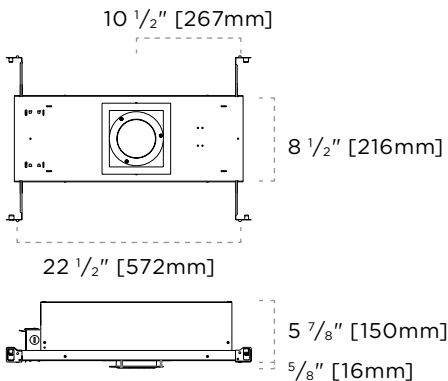

Legacy Housings

D4X-IC1A-R | Standard LED

Round Insulated Airtight Type 1

FEATURES

- Rated for insulation contact
- Airtight in accordance with ASTM E283
- Maximum ambient temperature of 45°C (113°F)
- 5 junction box knock outs
- Bi-directional mounting
- 14"-25" adjustable hanger bars
- 18 Ga. galvanized steel junction box with multiple KO
- 20 Ga. black powder coated steel baseplate

LISTINGS

DIMENSIONS—TRIMMED

DIMENSIONS—TRIMLESS

CEILING CUTOUT—TRIMMED & TRIMLESS

CEILING CUTOUT—WOOD TRIMLESS

DIMENSIONS—TRIMMED + APERTURE COLLAR

DIMENSIONS—WOOD TRIMLESS

CERTIFICATIONS