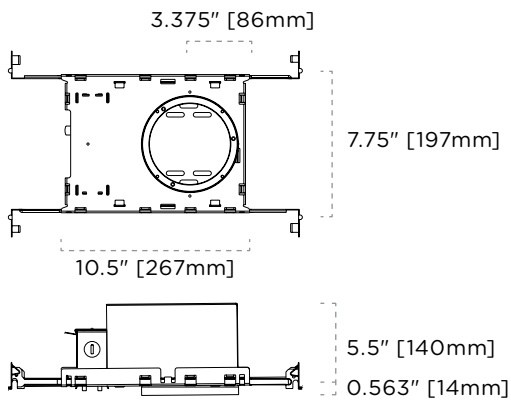

CEILING CUTOUT

CERTIFICATIONS

DIMENSIONS—TRIMMED + APERTURE COLLAR (3, 5 SERIES)

DIMENSIONS—TRIMMED + APERTURE COLLAR (7, 9 SERIES)

D4X-FVR-R | Premium LED

Round Non-Insulated

TAG TYPE

Blank area for tag type specification.