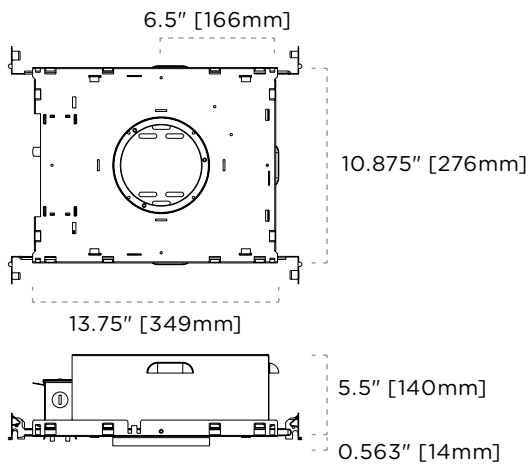

CEILING CUTOUT

CERTIFICATIONS

DIMENSIONS—TRIMMED + APERTURE COLLAR (3, 5 SERIES)

DIMENSIONS—TRIMMED + APERTURE COLLAR (7, 9 SERIES)

D4X-FVR-R | Premium LED

Round Non-Insulated

TAG TYPE

Blank area for tag type specification.