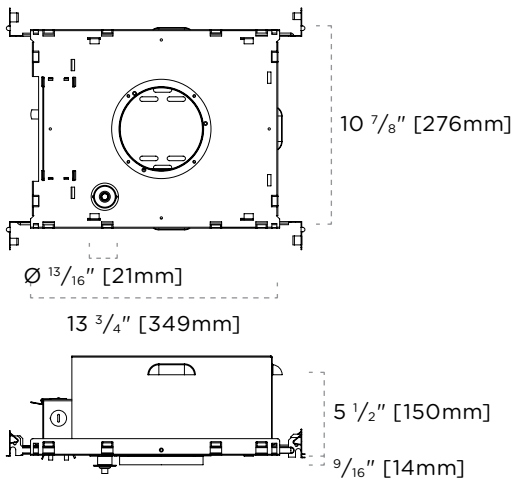

DIMENSIONS—TRIMMED + APERTURE COLLAR

DIMENSIONS—TRIMLESS + APERTURE COLLAR

CEILING CUTOUT—TRIMMED & TRIMLESS

CEILING CUTOUT—WOOD TRIMLESS

PERFORMANCE SUMMARY

Color Rendering (CRI)	83	98
Battery Duration (Min)	90	
Lumen Series	3	
Source Lumens	1000	700
Initial Lumen Multiplier	1.0	
Lumen Series	5	
Source Lumens	1500	1000
Initial Lumen Multiplier	0.94	
Lumen Series	7	
Source Lumens	2000	1300
Initial Lumen Multiplier	0.7	
Lumen Series	9	
Source Lumens	2700	2100
Initial Lumen Multiplier	0.52	