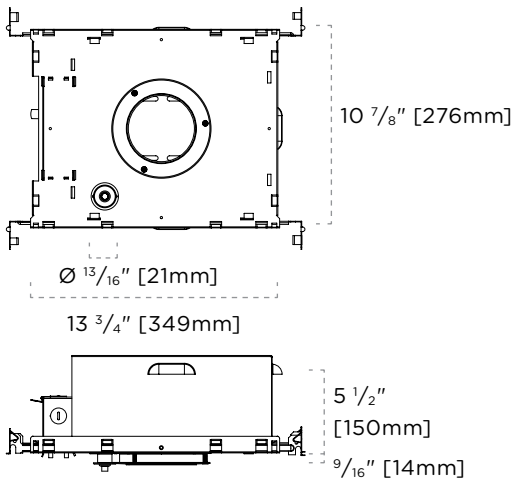

DIMENSIONS—TRIMMED + APERTURE COLLAR

DIMENSIONS—TRIMLESS + APERTURE COLLAR

CEILING CUTOUT—TRIMMED & TRIMLESS

CEILING CUTOUT—WOOD TRIMLESS

PERFORMANCE SUMMARY

Color Rendering (CRI)	83	98
Battery Duration (Min)	90	
Lumen Series	3	
Source Lumens	1000	700
Initial Lumen Multiplier	1.0	
Lumen Series	5	
Source Lumens	1500	1000
Initial Lumen Multiplier	0.94	
Lumen Series	7	
Source Lumens	2000	1300
Initial Lumen Multiplier	0.7	
Lumen Series	9	
Source Lumens	2700	2100
Initial Lumen Multiplier	0.52	