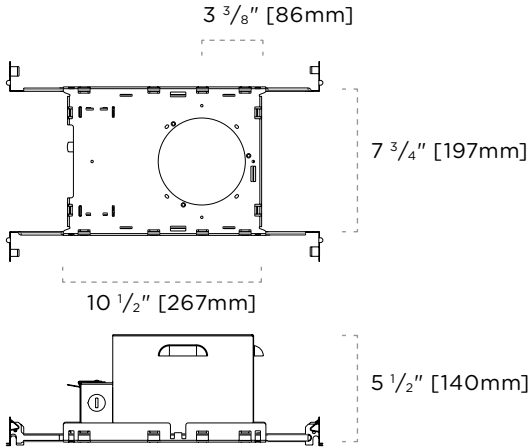

DIMENSIONS

TRIMMED (3, 5 SERIES)