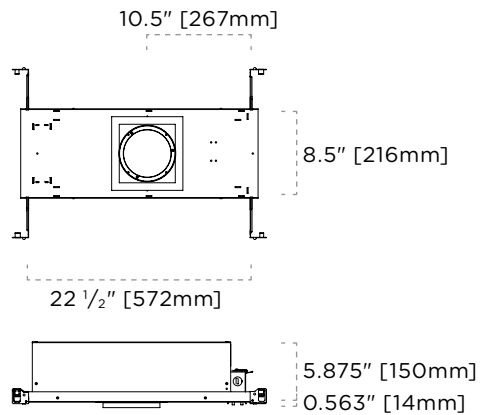

Legacy Housings

D4B-IC1VR-R | Standard LED

Round Insulated Airtight Type 1 Vandal Resistant

FEATURES

- Rated for insulation contact
- Airtight in accordance with ASTM E283
- Maximum ambient temperature of 40°C (104°F)
- 5 junction box knock outs
- Bi-directional mounting
- 14"-25" adjustable hanger bars
- 18 Ga. galvanized steel junction box with multiple KO
- 20 Ga. black powder coated steel baseplate

CEILING CUTOUT—TRIMMED

DIMENSIONS—TRIMMED + APERTURE COLLAR

CERTIFICATIONS

Legacy Housings

D4B-IC1VR-R | Standard LED

Round Insulated Airtight Type 1 Vandal Resistant

TAG TYPE

--	--	--	--	--	--