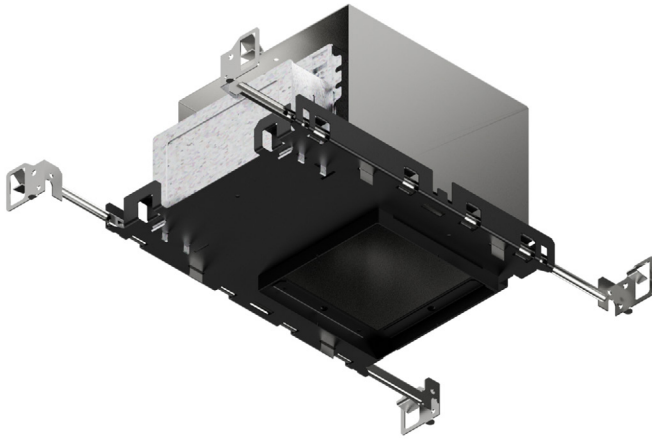

Guardian™

D4B-FVR-S | Standard LED

Square Non-Insulated

Our tamper-resistant downlight, Guardian™, is ideal for hospitals, correctional facilities, schools or anywhere security is a concern. This sturdy yet beautiful fixture is available in a wide array of luminance choices and beam spreads. So, if you're looking for an affordable downlight that will help keep patients safe, we've got just the prescription.

FEATURES

- Rated for non-insulated ceilings to a max ambient temperature of 45°C [113°F] with 3, 5 series
- Rated for non-insulated ceilings to a max ambient temperature of 40°C [104°F] with 7, 9 series
- Bi-directional mounting
- 14"-25" adjustable hanger bars
- 18 Ga. galvanized steel junction box with multiple KO
- 20 Ga. black powder coated steel baseplate

CEILING CUTOUT

CERTIFICATIONS