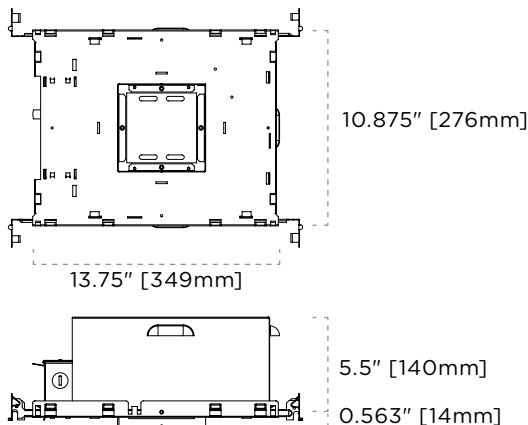

DIMENSIONS—TRIMMED + APERTURE COLLAR (7, 9 SERIES)