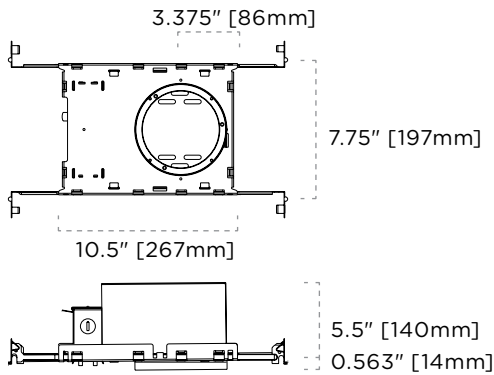

CEILING CUTOUT

CERTIFICATIONS

DIMENSIONS—TRIMMED + APERTURE COLLAR (3, 5 SERIES)

DIMENSIONS—TRIMMED + APERTURE COLLAR (7, 9 SERIES)

D4B-FVR-R | Standard LED

Round Non-Insulated

TAG TYPE

Blank area for tag type information.