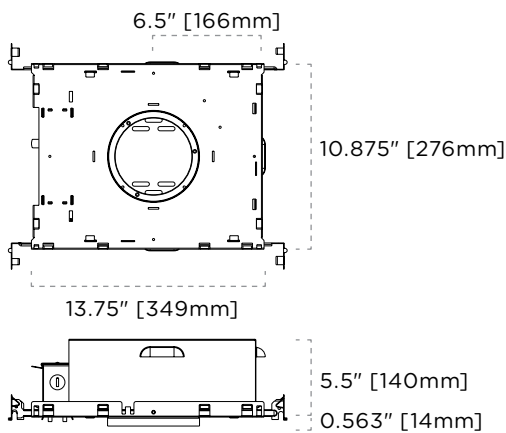

CEILING CUTOUT

CERTIFICATIONS

DIMENSIONS—TRIMMED + APERTURE COLLAR (3, 5 SERIES)

DIMENSIONS—TRIMMED + APERTURE COLLAR (7, 9 SERIES)

D4B-FVR-R | Standard LED

Round Non-Insulated

TAG TYPE

Blank area for tag type information.