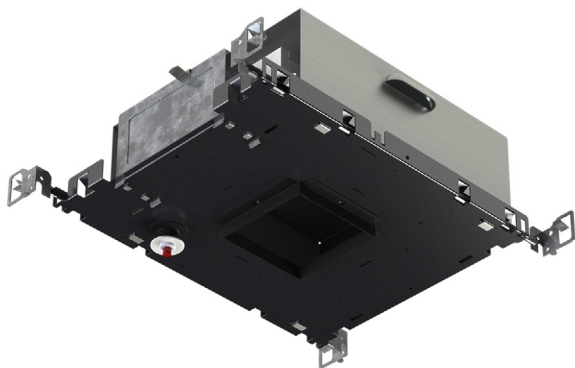

Legacy Housings

D4B-FDEM-S | Standard LED

Square Deep Non-Insulated Emergency

Proper illumination to exit a premises during a power failure is critical for safety. The Emergency Housing with integrated test button & driver with battery back provides up to 1000 initial lumens for 90 minutes.

FEATURES

- Rated for non insulated ceilings to a max ambient temperature of 40°C (104°F)
- 6.4V DC LiFePO4 lithium iron phosphate backup battery
- 10W initial battery output while in emergency mode
- 12 hour battery recharge time
- 5 year battery life
- Bi-directional mounting
- 14"-25" adjustable hanger bars
- 18 Ga. galvanized steel junction box with multiple KO
- 20 Ga. black powder coated steel baseplate

CEILING CUTOUT

PERFORMANCE SUMMARY

Color Rendering (CRI)	80	90
Battery Duration (Min)	90	
Lumen Series	3	
Source Lumens	1000	800
Initial Lumen Multiplier	1.0	
Lumen Series	5	
Source Lumens	1800	1400
Initial Lumen Multiplier	0.65	
Lumen Series	7	
Source Lumens	2300	1800
Initial Lumen Multiplier	0.48	
Lumen Series	9	
Source Lumens	3000	2300
Initial Lumen Multiplier	0.45	

CERTIFICATIONS

DIMENSIONS—TRIMMED + APERTURE COLLAR

DIMENSIONS—TRIMLESS + APERTURE COLLAR

Legacy Housings

D4B-FDEM-S | Standard LED

Square Deep Non-Insulated Emergency

TAG TYPE

--