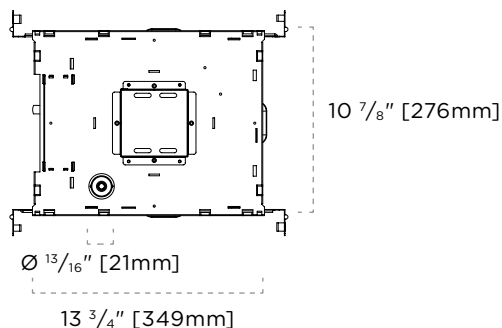

CEILING CUTOUT

PERFORMANCE SUMMARY

Color Rendering (CRI)	80	90
Battery Duration (Min)	90	
Lumen Series	3	
Source Lumens	1000	800
Initial Lumen Multiplier	1.0	
Lumen Series	5	
Source Lumens	1800	1400
Initial Lumen Multiplier	0.65	
Lumen Series	7	
Source Lumens	2300	1800
Initial Lumen Multiplier	0.48	
Lumen Series	9	
Source Lumens	3000	2300
Initial Lumen Multiplier	0.45	

CERTIFICATIONS

DIMENSIONS—TRIMMED + APERTURE COLLAR

DIMENSIONS—TRIMLESS + APERTURE COLLAR

Legacy Housings

D4B-FDEM-S | Standard LED

Square Deep Non-Insulated Emergency

TAG TYPE

--