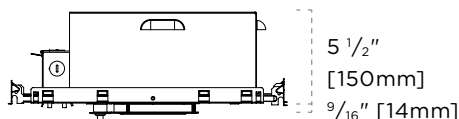

CEILING CUTOUT

PERFORMANCE SUMMARY

Color Rendering (CRI)	80	90
Battery Duration (Min)	90	
Lumen Series	3	
Source Lumens	1000	800
Initial Lumen Multiplier	1.0	
Lumen Series	5	
Source Lumens	1800	1400
Initial Lumen Multiplier	0.65	
Lumen Series	7	
Source Lumens	2300	1800
Initial Lumen Multiplier	0.48	
Lumen Series	9	
Source Lumens	3000	2300
Initial Lumen Multiplier	0.45	

CERTIFICATIONS

DIMENSIONS—TRIMMED + APERTURE COLLAR

DIMENSIONS—TRIMLESS + APERTURE COLLAR

Legacy Housings

D4B-FDEM-S | Standard LED

Square Deep Non-Insulated Emergency

TAG TYPE

--