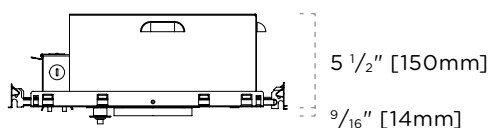

DIMENSIONS—TRIMMED + APERTURE COLLAR