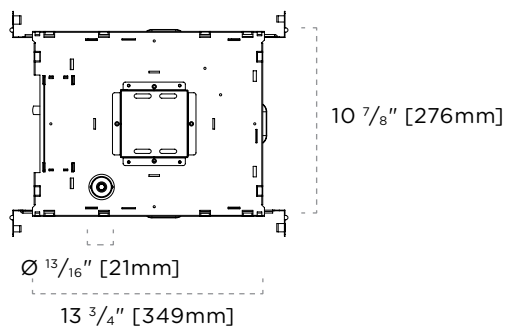

CEILING CUTOUT

PERFORMANCE SUMMARY

Color Rendering (CRI)	80	90
Battery Duration (Min)	90	
Lumen Series	3	
Source Lumens	1000	800
Initial Lumen Multiplier	1.0	
Lumen Series	5	
Source Lumens	1800	1400
Initial Lumen Multiplier	0.65	
Lumen Series	7	
Source Lumens	2300	1800
Initial Lumen Multiplier	0.48	
Lumen Series	9	
Source Lumens	3000	2300
Initial Lumen Multiplier	0.45	

CERTIFICATIONS

DIMENSIONS—TRIMMED + APERTURE COLLAR

DIMENSIONS—TRIMLESS + APERTURE COLLAR

Legacy Housings

D4B-FDEM-S | Standard LED

Square Deep Non-Insulated Emergency

TAG TYPE

--