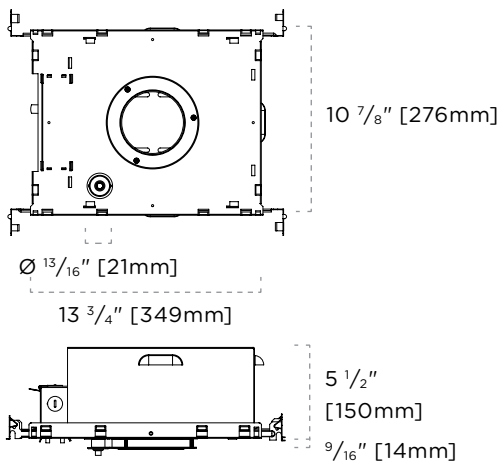

DIMENSIONS—TRIMMED + APERTURE COLLAR

DIMENSIONS—TRIMLESS + APERTURE COLLAR

CEILING CUTOUT—TRIMMED & TRIMLESS

CEILING CUTOUT—WOOD TRIMLESS

PERFORMANCE SUMMARY

Color Rendering (CRI)	80	90
Battery Duration (Min)	90	
Lumen Series	3	
Source Lumens	1000	800
Initial Lumen Multiplier	1.0	
Lumen Series	5	
Source Lumens	1800	1400
Initial Lumen Multiplier	0.65	
Lumen Series	7	
Source Lumens	2300	1800
Initial Lumen Multiplier	0.48	
Lumen Series	9	
Source Lumens	3000	2300
Initial Lumen Multiplier	0.45	