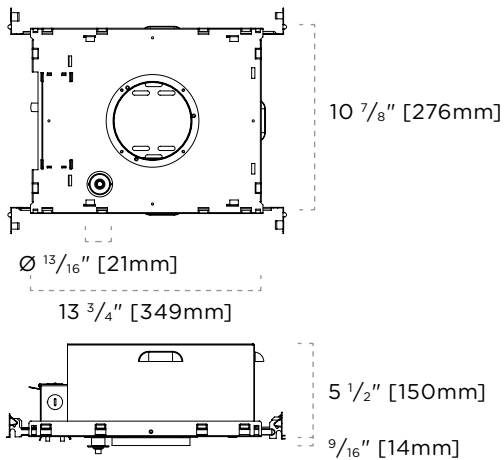

DIMENSIONS—TRIMMED + APERTURE COLLAR

DIMENSIONS—TRIMLESS + APERTURE COLLAR

CEILING CUTOUT—TRIMMED & TRIMLESS

CEILING CUTOUT—WOOD TRIMLESS

PERFORMANCE SUMMARY

Color Rendering (CRI)	80	90
Battery Duration (Min)	90	
Lumen Series	3	
Source Lumens	1000	800
Initial Lumen Multiplier	1.0	
Lumen Series	5	
Source Lumens	1800	1400
Initial Lumen Multiplier	0.65	
Lumen Series	7	
Source Lumens	2300	1800
Initial Lumen Multiplier	0.48	
Lumen Series	9	
Source Lumens	3000	2300
Initial Lumen Multiplier	0.45	