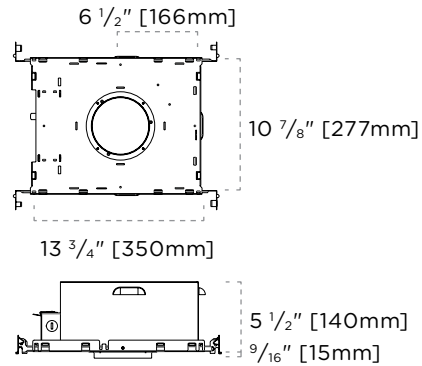

7 RCF option is not compatible with TLW-XX wood trimless ceiling.

DIMENSIONS

TRIMMED (3, 5 SERIES)

TRIMMED (7, 9 SERIES)

TRIMMED + APERTURE COLLAR (3, 5 SERIES)

TRIMMED + APERTURE COLLAR (7, 9 SERIES)

TRIMLESS (3, 5 SERIES)