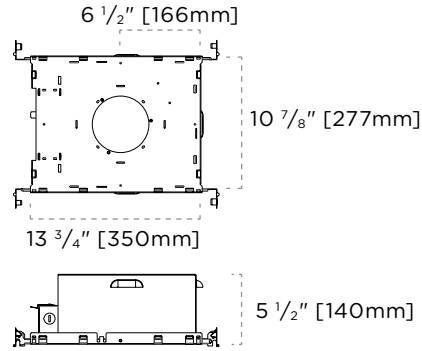

TRIMMED (7, 9 SERIES)