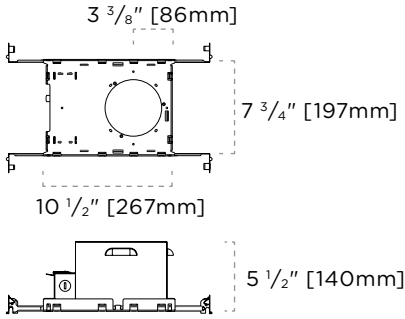

DIMENSIONS

TRIMMED (3, 5 SERIES)