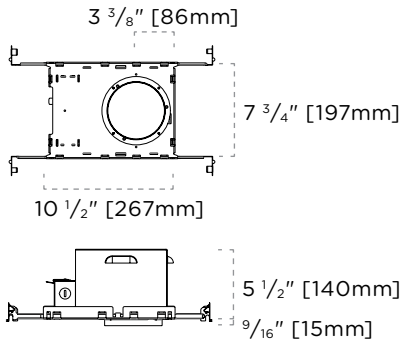

7 RCF option is not compatible with TLW-XX wood trimless ceiling.

DIMENSIONS

TRIMMED (3, 5 SERIES)

TRIMMED (7, 9 SERIES)

TRIMMED + APERTURE COLLAR (3, 5 SERIES)

TRIMMED + APERTURE COLLAR (7, 9 SERIES)

TRIMLESS (3, 5 SERIES)