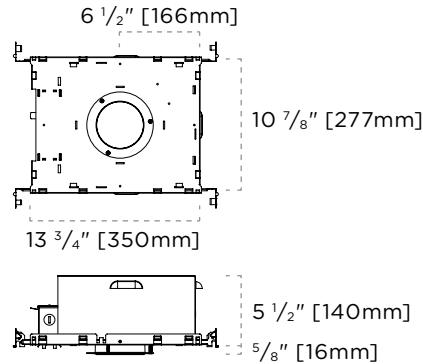

TRIMLESS (7 SERIES)

(Consult factory for various ceiling thicknesses)