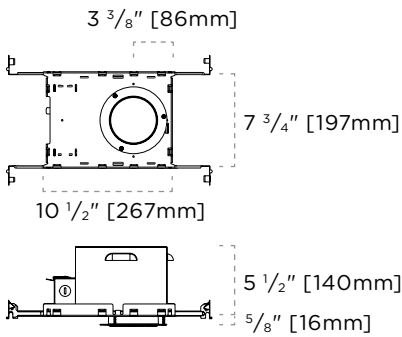

TRIMLESS (3, 5 SERIES)

(Consult factory for various ceiling thicknesses)