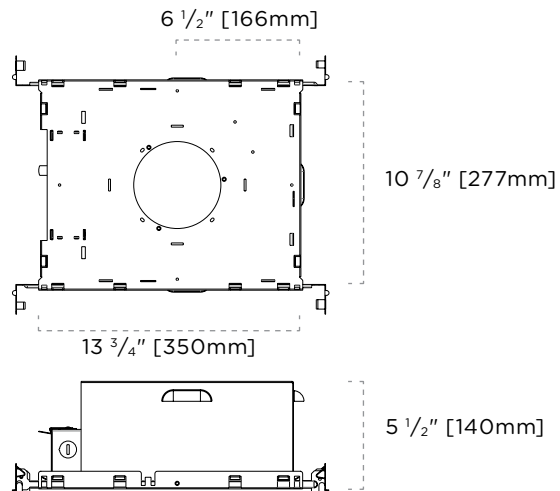

CEILING CUTOUT—TRIMMED & TRIMLESS

CEILING CUTOUT—WOOD TRIMLESS

DIMENSIONS—3, 5 SERIES

DIMENSIONS—7, 9 SERIES

CERTIFICATIONS

Legacy Housings

D4B-FD-R | Standard LED

Round Deep Non-Insulated