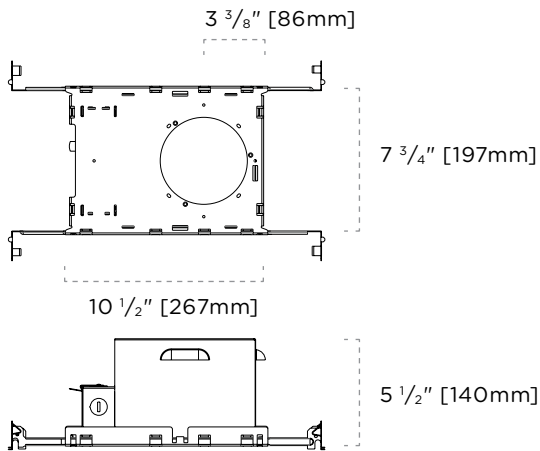

CEILING CUTOUT—TRIMMED & TRIMLESS

CEILING CUTOUT—WOOD TRIMLESS

DIMENSIONS—3, 5 SERIES

DIMENSIONS—7, 9 SERIES

CERTIFICATIONS

Legacy Housings

D4B-FD-R | Standard LED

Round Deep Non-Insulated