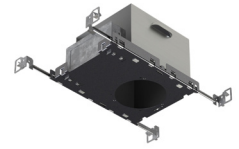

Legacy Housings

D4B-FD-R | Standard LED

Round Deep Non-Insulated

TAG TYPE

ORDER FORM

1	2	3	4	5	6

1. HOUSING

D4B-FD-R

2. FLANGE TYPE¹

T Trimmed

TL Trimless²

TLW-XX Trimless Wood Ceiling^{2,3,4}

3. SERIES¹

3 BRO 1000 Lumens Max

5 BRO 1800 Lumens Max

7 BRO 2300 Lumens Max

9 BRO 3000 Lumens Max

4. DIMMING

D DALI (1%)

LE Lutron Phase (1%)⁵

LH Lutron EcoSystem (1%)

P 0-10V Dimming (1%)

P1 eldoLED Dimming (1%)

S Phase Dimming (5%)⁵

5. VOLTAGE

120

277

347⁶

6. OPTIONS

BP Black Painted Interior

RCF Round Aperture Collar⁷

WP White Painted Interior

NOTES

1 Ensure trim compatibility prior to housing order. Conditions may apply.

2 TL & TLW-XX is not available in 9 series.

3 TLW-XX wood trimless flange type is matched to trim finish. XX refers to trim finish code and must be specified at time of order. See trim spec sheet for color availability.

4 TLW-XX wood trimless ceiling thickness to be specified at time of order. Requires consultation with lighthouse sales personnel.

5 LE and S dimming is only available in 120V.

6 347V dimming is only available in P dimming.

7 RCF option is not compatible with TLW-XX wood trimless ceiling.