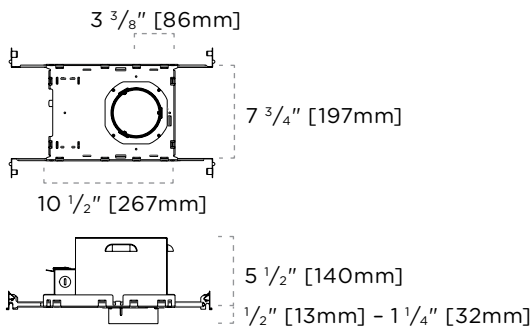

7 RCF option is not compatible with TLW-XX wood trimless ceiling.

DIMENSIONS

TRIMMED (3, 5 SERIES)

TRIMMED (7, 9 SERIES)

TRIMMED + APERTURE COLLAR (3, 5 SERIES)

TRIMMED + APERTURE COLLAR (7, 9 SERIES)

TRIMLESS (3, 5 SERIES)

(Consult factory for various ceiling thicknesses)

TRIMLESS (7 SERIES)

(Consult factory for various ceiling thicknesses)

WOOD TRIMLESS (3, 5 SERIES)

WOOD TRIMLESS (7 SERIES)