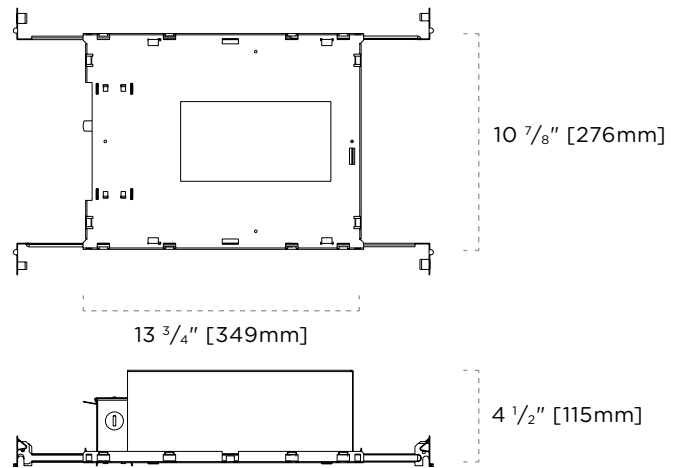

Legacy Housings

D4B-F-S2 | Standard LED

Double Square Non-Insulated

FEATURES

- Rated for non insulated ceilings to a max ambient temperature of 45°C (113°F)
- 5 junction box knock outs
- Bi-directional mounting
- 14"-25" adjustable hanger bars
- 18 Ga. galvanized steel junction box with multiple KO
- 20 Ga. black powder coated steel baseplate

CEILING CUTOUT

DIMENSIONS—TRIMMED

CERTIFICATIONS

Legacy Housings

D4B-F-S2 | Standard LED

Double Square Non-Insulated

TAG TYPE

--