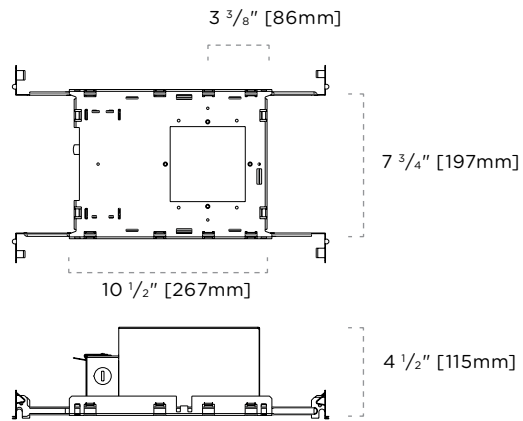

CEILING CUTOUT

DIMENSIONS—3, 5 SERIES

DIMENSIONS—7, 9 SERIES

CERTIFICATIONS

Legacy Housings

D4B-F-S | Standard LED

Square Non-Insulated

TAG TYPE