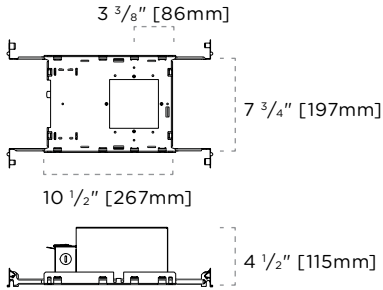

DIMENSIONS

TRIMMED (3, 5 SERIES)