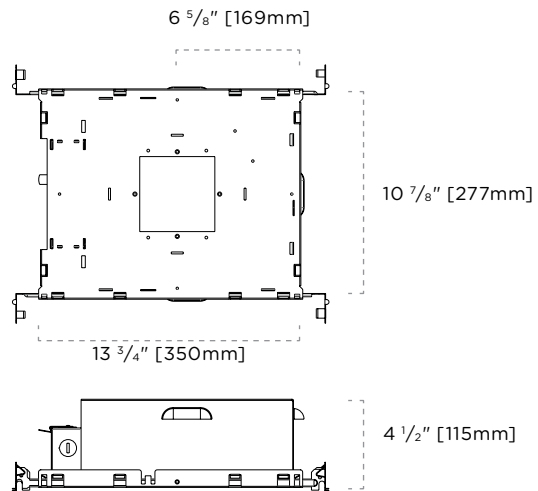

CEILING CUTOUT

DIMENSIONS—3, 5 SERIES

DIMENSIONS—7, 9 SERIES

CERTIFICATIONS

Legacy Housings

D4B-F-S | Standard LED

Square Non-Insulated

TAG TYPE