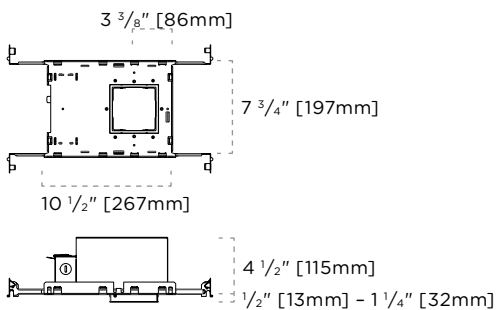

WOOD TRIMLESS (3, 5 SERIES)