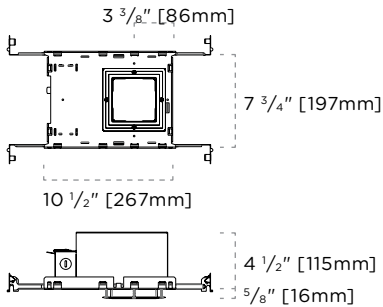

TRIMLESS (3, 5 SERIES)

(Consult factory for various ceiling thicknesses)