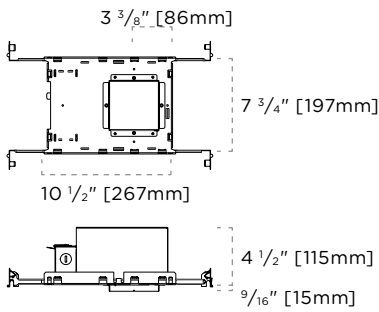

5 S and LE dimming is only available in 120V.

6 347V is only available in P dimming.

7 SCF option is not compatible with TLW-XX wood trimless ceiling.

DIMENSIONS

TRIMMED (3, 5 SERIES)

TRIMMED + APERTURE COLLAR (3, 5 SERIES)