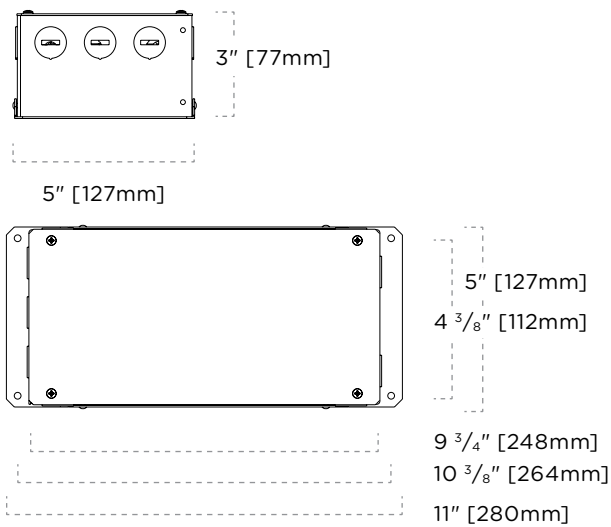

DIMENSIONS

Drivers

D2CH-DIM | Standard LED

2 Channel Driver

FEATURES

- 0-10V
- Dimmable 100-1%
- 350mA constant current output per channel
- 120V @ 50/60Hz input, 0.40A maximum
- 277V @ 50/60Hz input, 0.18A maximum
- 1-57V DC output per channel
(see compatible trims for approved loading)
- 90% efficiency at full load
- Power factor of >0.94
- Driver and enclosure UL approved as Class 2
- FCC Class B, EN55015, EN55022
- 50°C maximum ambient temperature
- Overload, underload, short circuit, and over temperature protection
- Single 0-10V dimming channel controls all output channels