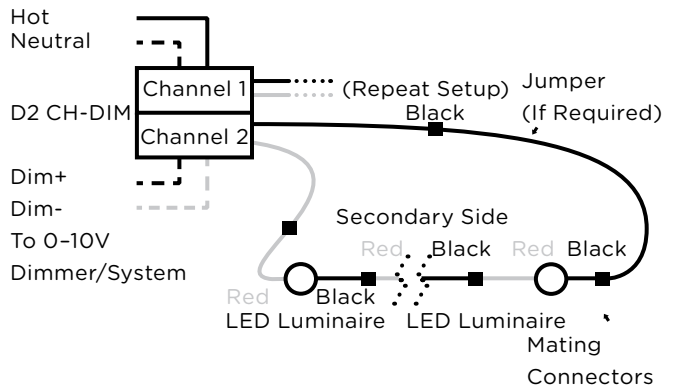

DIMENSIONS

Drivers

D2CH-DIM | Standard LED

2 Channel Driver

FEATURES

- 0-10V
- Dimmable 100-1%
- 350mA constant current output per channel
- 120V @ 50/60Hz input, 0.40A maximum
- 277V @ 50/60Hz input, 0.18A maximum
- 1-57V DC output per channel
(see compatible trims for approved loading)
- 90% efficiency at full load
- Power factor of >0.94
- Driver and enclosure UL approved as Class 2
- FCC Class B, EN55015, EN55022
- 50°C maximum ambient temperature
- Overload, underload, short circuit, and over temperature protection
- Single 0-10V dimming channel controls all output channels

SERIES WIRING

WIRING SETUP

120-277 Volts
AC Input

SERIES WIRING NOTE

All LEDs must be wired in series. Failure to do so will cause immediate LED failure and void warranty.

WIRING NOTE

Ensure that power is switched off before connecting or hardwiring the LED product. Failure to do so will cause immediate LED failure

Drivers

D2CH-DIM | Standard LED

2 Channel Driver

TAG TYPE

| |
|--|
| |
|--|

ORDER FORM

| 1 | 2 |
|---|---|
| | |

1. DRIVER

D2CH-DIM 2 Channel LED Driver

2. VOLTAGE

120

277

COMPATIBLE TRIMS

1W TRIMS

511
1W Cabinet Light
Min. Load Units: 1
Max. Load Units: 16/Ch

2-220
Mini Turno
Min. Load Units: 1
Max. Load Units: 16/Ch